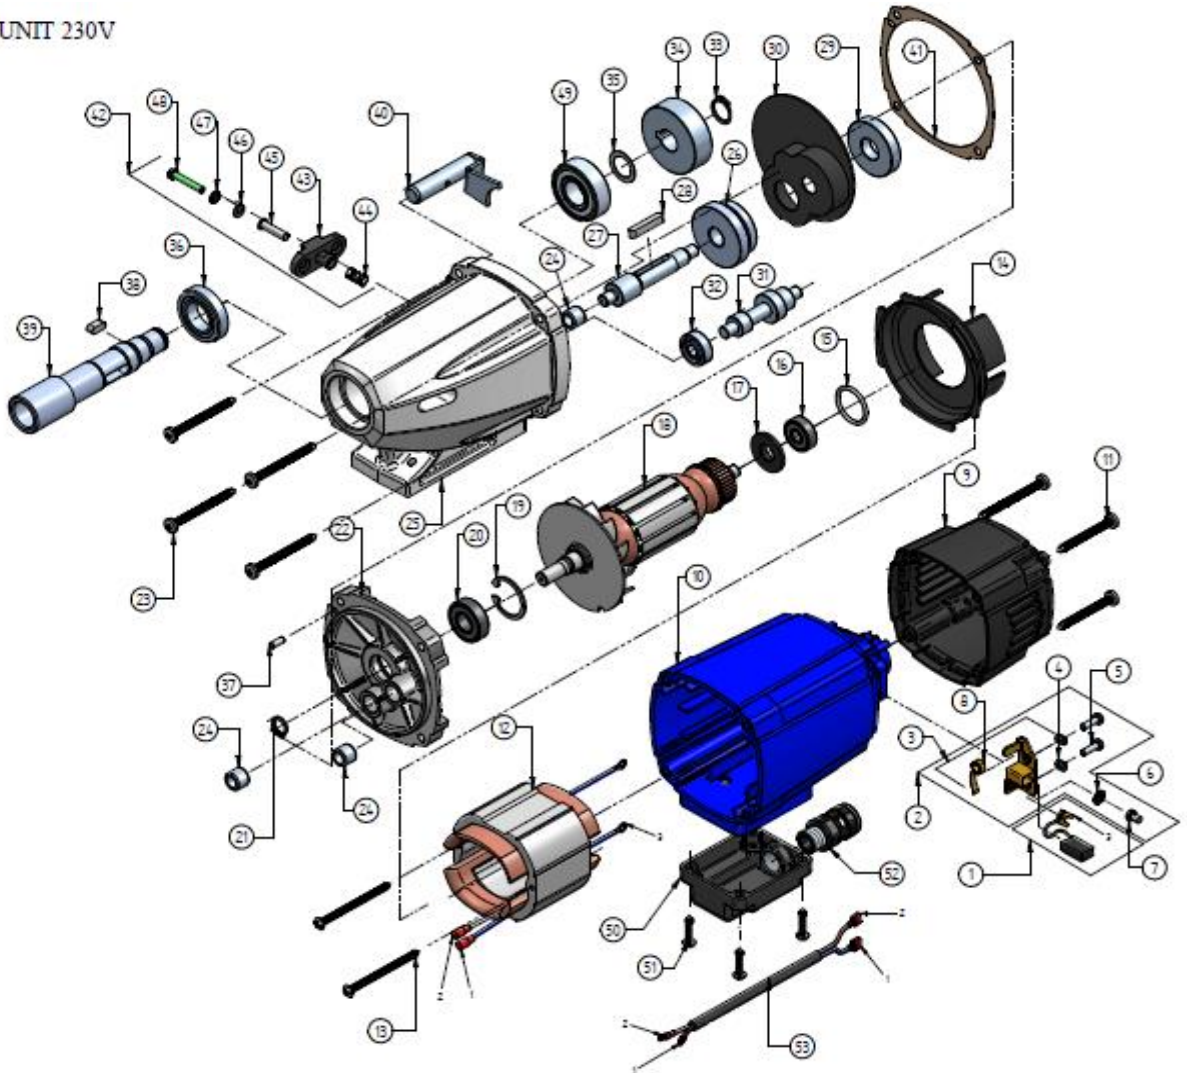

Spare part list 2022/2023  
FE Powertools, NL

FE 50DC Motor

MABasic 50 DRIVE UNIT 230V

**Spare part list 2022/2023****FE Powertools, NL****FE 50DC Motor**

<b>Pos. No.</b>	<b>Article no.</b>	<b>Description</b>
1	22099B42	Auto Cutoff Carbon Brush Pair
2	23199B35	Brush Holder SA total
9	22104B20	Back cover
10	25904B05	Field case (Blue)
11	23117B01	Screw 4.8x55
12	7132A150	Field SA
13	22017B03	Screw 3.9x60
14	27732YB140	Baffle
15	2203B03	O ring
16	2110902B101	Ball bearing 608
17	22004B04	Dust washer
18	7132A100	Armature SA
19	22017B04	Circlip 28mm x 1.2 B Type
20	21909B01	Ball bearing 6001 ZZ
21	2121771B100	Circlip A11
22	24501B03	GC Cover (silver)
23	22017B16	Screw 4.8x45
24	22509B01	NRB 8-12-10 HK810
25	25901B21	Gear case (silver)
26	2713234B40	Gear Cluster
27	2712234B60	Inter shaft for gear cluster
28	2802006B02	Key 5-5-28
29	27132AB470	Intermediate gear
30	27132AB625	Grease barrier
31	2713235B00	Inter pinion
32	2110902B101	Ball bearing 608 2z
33	2121765B100	Circlip 15x1 A Type
34	2713234B30	Spindle gear
35	23117B04	Washer 15/22 x 0.2
36	22009B03	Ball bearing 6904-2RS
37	22117B23	Dowel 4 x 12
38	2802006B01	Key 5-5-12
39	271323B420	Spindle
40	2129945B100	Coupling bolt SA
41	2120307B100	Gasket
42	21299104B100	Gear changer SA Black
49	21909B03	Ball bearing 6203-2RS
50	2120410B100	Side cap
51	2121774B100	Screw 4.8 x 19