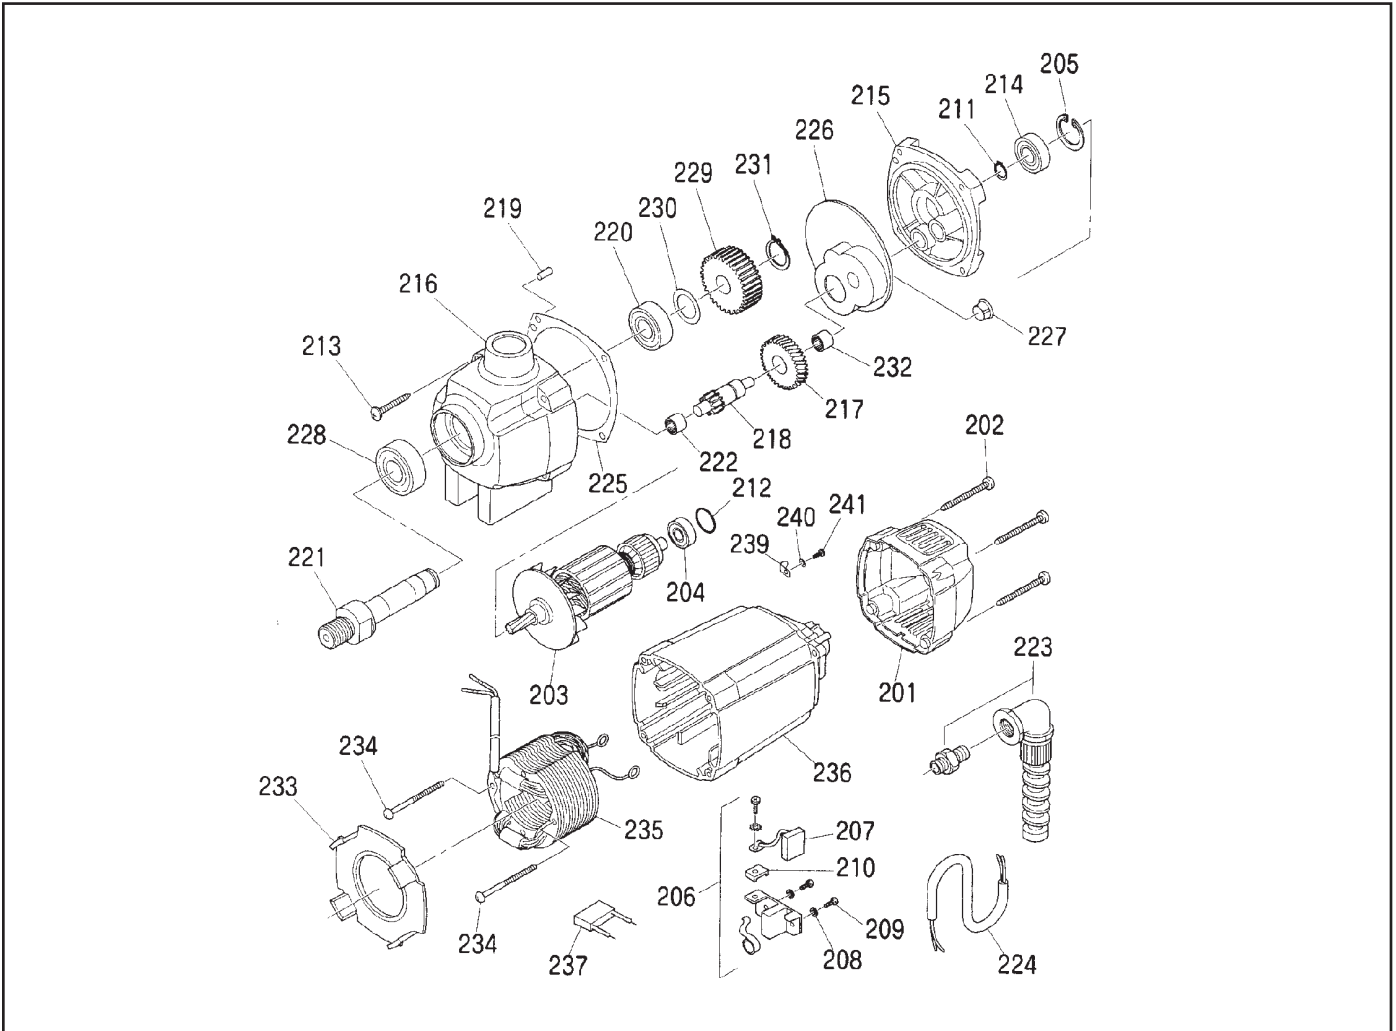

WA-3500 MOTOR ASSEMBLY AND PARTS LIST

The part numbers with ( ) are included in the Ass'y parts written above them.

No.	Part No.	Part Name	Q'ty	Price
201	TQ06818	Cap for Drill Motor Housing	1	
202	TQ06819	Self Tapping Screw HC4.8 X45	4	
203	TB05194	Armature Ass'y 115V	1 set	
	TB05195	Armature Ass'y 220-230V	1 set	
204	TP00468	Ball Bearing 608Z	1	
205	TP01036	Retaining Ring C28	1	
206	TB05193	Brush Holder Ass'y (no brushes)	2 sets	
207	(TB05187)	Carbon Brush Ass'y (2 pcs/set)	1 set	
208	(TQ06820)	Spring Washer B4	2	
209	(TQ06828)	Screw ZM 4 X 12	2	
210	(TQ06838)	Contact Washer	1	
211	TP04595	Retaining Ring C10	1	
212	TQ06839	O-Ring 22 X 2.5	1	
213	TQ06840	Self Tapping Screw HC4.8 X 50	4	
214	TP00498	Ball Bearing 6001ZZ	1	
215	TQ06841	Bearing Bracket	1	
216	TQ06827	Gear Case	1	
217	TQ06821	Intermediate Gear 34Z	1	
218	TQ06822	Pinion Shaft 10Z	1	
219	TQ06842	Notched Pin 4 X 12	1	
220	TQ06829	Ball Bearing 6003LLU	1	

No.	Part No.	Part Name	Q'ty	Price
221	TQ06823	Spindle	1	
222	LQ02395	Needle Roller Bearing HK1010	1	
223	TQ06824	Cord Protector (Strain Relief)	1	
224	TQ06843	Connecting Cable (Motor Cord)	1	
225	TQ06844	Gear Case Seal	1	
226	TQ06825	Grease Chamber (Reservoir)	1	
227	TQ06845	Plug	1	
228	TQ06830	Ball Bearing 6203LLU	1	
229	TQ06826	Spindle Gear 43Z	1	
230	TQ06846	Fitting Washer 17 X 24 X 0.2	1	
231	TQ06847	External Retaining Ring C17	1	
232	TQ00754	Needle Roller Bearing HK0810	1	
233	TQ06848	Air Guiding Ring (Fan Shroud)	1	
234	TQ06849	Self Tapping Screw HC3.9 X 60	2	
235	TB05191	Field Ass'y 115V	1 set	
236	TQ06850	Motor Housing	1	
237	TQ06851	Condenser	1	
238	TQ06852	Insulated Tubing	1	
239	TQ06853	Mounting Clip	1	
240	TQ06854	Disk 3.2	1	
241	TQ06855	Self Tapping Screw HC2.9 X 9.5	1