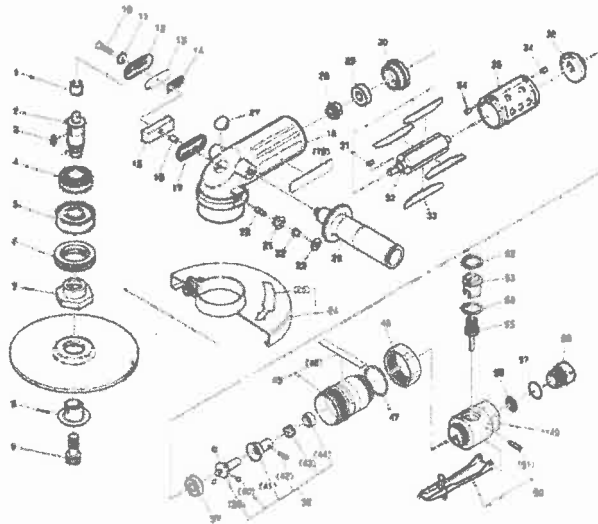

The part numbers with () are included in the Ass'y parts written above them.

No.	PartsNo.	Description	Qty
1	TQ12088	Needle Bearing BK1012	1
2	TQ12546	Spindle	1
3	TP09933	Parallel Key Both Ends Round 4X4X12	1
4	TQ12547	Gear	1
5	TP04138	Ball Bearing 6204ZZ	1
6	TB08263	Bearing Set Screw Ass'y	1set
7	TQ00772	Lock Plate	1
8	TQ00771	Disk Lock	1
9	TP11688	Hex. Socket Head Cap Screw 12X25	1
10	TQ12330	Raised Countersunk Head Screw 4X20	1
11	TQ12647	Toothed Washer CW-4	1
12	TQ12076	Exhaust Cover	1
13	TQ12570	Filter Support	1
14	TQ12541	Silencer Plate	1
15	TQ12540	Exhaust Filter	1
16	TQ12109	Spacer 5X6X11.8	1
17	TQ12559	Packing Cover	1
18	TB08606 (TQ12663)	Housing SUB Ass'y TB08793	1set
19	(TQ12663)	Label Warning CE Marking	1
20	TQ12542	Lock Pin	1
21	TQ12537	Pin Guide	1
22	TQ12544	Conical Spring 0.6X7.2X8.8X8	1
23	TQ12543	Lock Button	1
27	TQ12571	Plug	1
28	TQ12070	Pinion	1
29	TQ12087	Ball Bearing 638ZZ	1
30	TQ12064	EndPlate B	1
31	TP10130	Parallel Key Both Ends Round 3X3X10	1
32	TQ12061	Rotor	1
33	TB08555	Blade Ass'y	1set
34	TP04061	SpringPin 3X 6 AW	2

No.	PartsNo.	Description	Qty
35	TQ12082	Cylinder	1
36	TQ12063	EndPlate A	1
37	TP06242	Ball Bearing 629ZZ	1
38	TB08258	Governor Ass'y	1set
39	(TQ12066)	Base	1
40	(TP01566)	Ball $\phi 6$	3
41	(TQ12067)	Sleeve	1
42	(TQ12090)	Needle Roller 2.5X13.8	1
43	(TQ12069)	Spring 1.4X15.5X15.5	1
44	(TQ12068)	Stopper	1
45	TB08668	Valve Holder Ass'y	1set
46	(TQ12750)	Label Model	1
47	TP17445	O-ring S-35.5	1
48	TP17452	Lock Ring	1
49	TQ12662	Valve Body	1
50	TB08669	Lever Ass'y	1set
51	(TP13893)	SpringPin 3X30AW	1
52	TP10448	Internal Retaining Ring C-24	1
53	TQ12668	Adjust Valve	1
54	TP10714	O-ring S-22	1
55	TA96331	Valve Stem Ass'y	1set
56	TP01658	Filter	1
57	CP25821	O-ring JASO-1020	1
58	TQ12671	Bushing M22XRc3/8	1