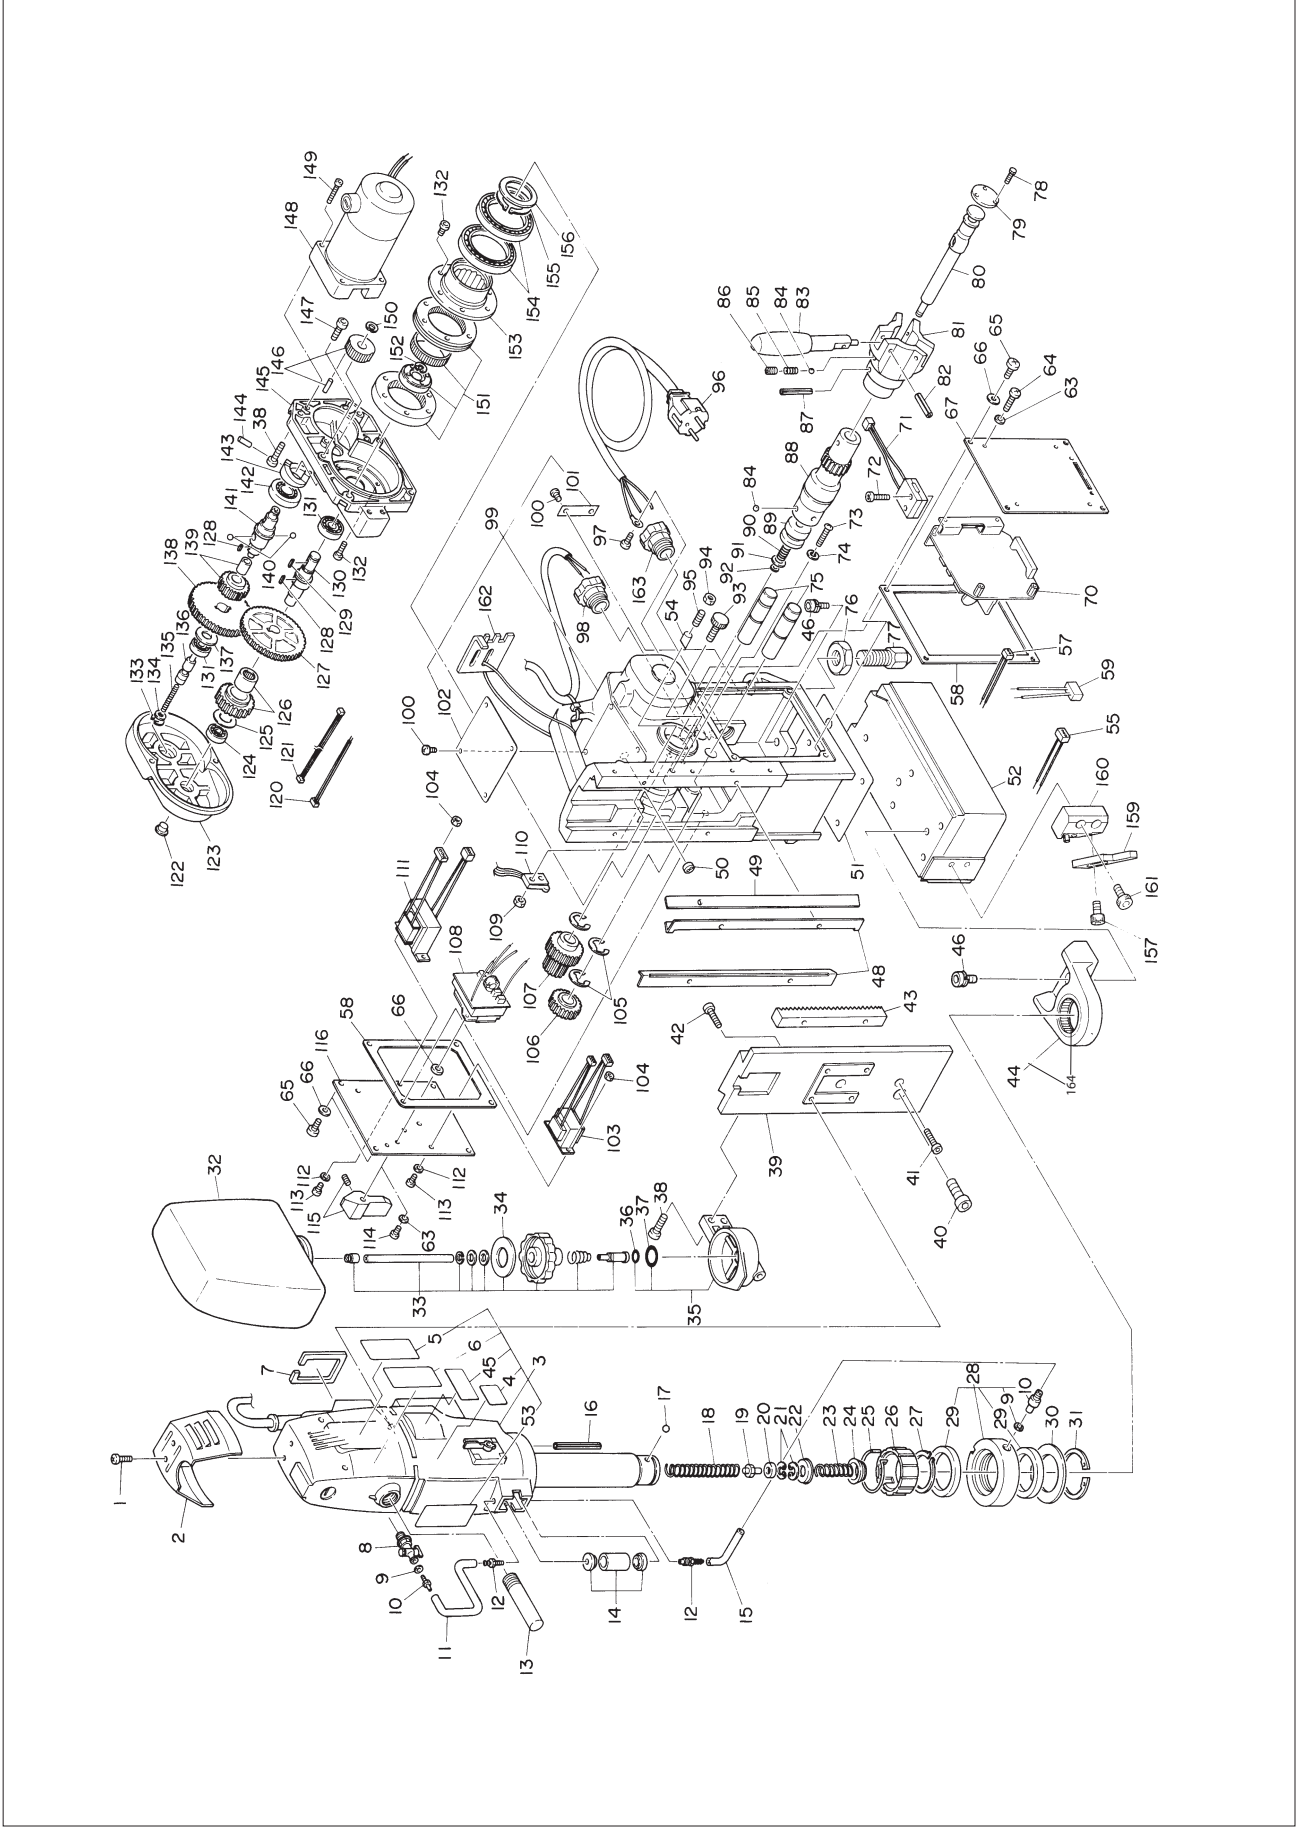

ATRA ACE QA-6500 (220-240V) ASSEMBLY AND PARTS LIST

The parts numbers with () are included in the Assy parts written above them.

No.	Part No.	Part Name	Q'ty	Price	No.	Part No.	Part Name	Q'ty	Price	No.	Part No.	Part Name	Q'ty	Price
1	LP30156	Pan Head Screw 4 X 6	2		58	TQ00932	Packing Body	2		122	TQ01962	Collar Cap K-100 16CSBL	1	
2	TQ00926	Protection Cover	1		56	TP02639	Hex. Nut M4	9		123	TQ04982	Gear Box Cover	1	
3	TB03986	Drill Motor Sub Assy B	1 set		63	TQ00258	Seal Washer M4	6		124	TQ01924	Ball Bearing 688ZZ	1	
4	TA9A028	Brush Assy (2 pcs/set)	1 set		64	TQ01526	Pan Head Screw 4 X 10	4		125	TQ01926	Washer 10.2 X 20 X 0.6	1	
45	TQ05078	Label Drill rpm	1		65	TP02419	+ Screw 6 X 10	8		126	TB01360	Spur Gear 30 Mt Assy	1 set	
5	TQ05065	Label - Cutter Insertion	1		66	TQ01331	Seal Washer M6	9		127	TQ02435	Spur Gear 70 M1B	1	
6	TQ05064	Cutter Mounting Label	1		67	TQ06042	Mounting Plate	1		128	TQ01913	Sunk Key 4 X 4 X 7 - Round-end	2	
54	TQ05066	Cutter Caution Label	1		70	TB05293	Control Board Assy	1 set		129	TP10130	Sunk Key 3 X 3 X 10	1	
7	TQ00927	Drill Motor Packing	1		71	TB01363	Slide Detection Device	1 set		130	TQ01923	Gear Shaft B	1	
8	TP14495	Petcock Valve 1/8(PT)	2		72	TP14471	Hex. Socket Bolt 4 X 20	2		131	TQ01916	Ball Bearing 6801ZZ	2	
9	CP21947	Seal Packing	1		73	FS00315	+ Pan Head Screw 2 X 20	2		132	TQ04715	Hex. Bolt 4 X 8	12	
10	TP14500	Hose Nipple	2		74	TQ00729	Spring Washer M2	2		133	TQ01920	Retaining Ring RTW-9	1	
11	TB01098	Tube 4 X 7 X 240	1 set		75	TQ00707	Shaft	2		134	TQ01912	Spring Stopper	1	
12	TP15821	Dropper Nipple	2		76	TP03914	Hex. Nut Type 3 M16	1		135	TQ01911	Spring 0.6 X 3 X 35	1	
13	TB02534	Side Handle Assy	1 set		77	TQ00720	Stabilizer Shaft	1		136	TQ01919	Spool	1	
14	TB00503	Oil Dropper Assy	1 set		78	TP08598	+ Screw 3 X 5	3		137	TQ01963	Washer 14.5 X 25 X 0.6	1	
15	TP15820	Tube 4 X 7 X 120	1 set		79	TQ00844	Name Plate -Auto Feeder	1		138	TQ02434	Spur Gear 70M1A	1	
16	TP03261	Spring Pin 4 X 26 AW	1		80	TQ01903	Inner Shaft	1		139	TB01358	Clutch Gear Sub Assy	1 set	
17	TB01672	Ball 5/16 Assy.	1 set		81	TQ01901	Handle Boss	1		140	TP15428	Ball 5mm Dia.	2	
18	TP15998	Spring 1.6 X 16.2 X 120	1		82	TP12821	Spring Pin 5 X 26	3		141	TQ01915	Gear Shaft A	1	
19	TQ01895	Pilot Spacer	1		83	TQ00680	Rod Handle	3		142	TQ01917	Ball Bearing 6803ZZ	1	
20	TP15848	Spacer 10.5 X 19 X 5	2		84	CP01123	Ball 3/16	7		143	TQ01918	Shift Ring	1	
21	TP13905	Retaining Ring RTW19	1		85	TP06396	Spring	3		144	TQ01960	Roll Pin 4 X 22	1	
22	TB01348	Washer Assy	1 set		86	TP06397	Hex. Screw 6 X 8	3		145	TQ01909	Gear Box	1	
23	TQ01898	Spring 0.8 X 12 X 31	1		87	TP13891	Spring Pin 5 X 38	1		146	TB01356	Plain Gear 41 Assy	1 set	
24	TB01349	Push Ring Assy	1 set		88	TQ01902	Clutch Shaft	1		147	TP04197	Hex. Bolt 6 X 30	2	
25	TQ01896	Twist Spring	1		89	TQ01904	Clutch Ring	1		148	TB02952	Motor Assy	1 set	
26	TQ01897	Sleeve	1		90	TQ00682	Spring 1.2 X 8 X 17	1			(TB00599)	Carbon Brush Assy (2 pcs/set)	1 set	
27	TP15239	Retaining Ring C-28	1		91	TP00092	Plain Washer M6	1		149	TP18619	Hex. Socket Head Cap Screw 4 X 30	4	
28	TB00713	Oil Ring Assy	1 set		92	TQ00683	Grip Ring GS-6.0	1		150	TQ01961	Grip Ring GS-8	1	
29	(TP14499)	Oil Seal GD38 X 48 X 4	2		93	TP02931	Set Screw	1		151	TB00510	Harmonic Assy	1 set	
30	TP12773	Washer 38.5 X 54 X 1	1		94	TP07419	Hex. Nut Type 3 M6	5		152	TP12328	Retaining Ring STW-9	1	
31	TP14969	Retaining Ring ISTW-38	1		95	TQ04781	Hex. Socket Set Screw 6 X 14	5		153	TQ01952	Clutch	1	
32	TQ04779	Oil Tank	1		96	TB01286	Cable Card Assy	1 set		154	TQ00725	Ball Bearing 6809 ZZ	2	
33	TB03785	Cap Assy	1 set		97	LP08489	+ Screw 4 X 6	1		155	TP17384	Retaining Ring C-32	1	
34	(TQ00701)	Packing Cap	1		98	TP13889	Connector SC4-3	1		156	TP14412	Retainer Holder	1	
35	TB01380	Oil Tank Bracket Sub Assy	1 set		163	TQ01838	Cable Connector SC4-1	1		157	TP01945	Hex. Bolt 5 X 12	1	
36	(TP11994)	O-Ring P-4	1		99	TB04376	Body Sub Assy A	1 set		159	TQ04949	Blade	1	
37	(CP20180)	O-Ring P-18	1		100	(TP05136)	Rivet No. 2 X 4.8	6		160	TB03863	Blade Base Assy	1 set	
38	TP03086	Hex. Bolt 6 X 20	6		101	(TP04769)	Plate Serial Number	1		161	TP14178	Hex. Bolt 6 X 10	2	
39	TQ02497	Slide Board	1		102	(TQ05610)	Warning Plate	1		162	TQ04952	Chip Stopper	1	
40	TP14717	Hex. Socket Bolt 10 X 20	1		103	TB03968	Transformer Power Supply Assy	1 set						
41	TP07118	Hex. Bolt 6 X 16	2		104	TP00067	Hex. Nut M3	3						
42	TP04532	Hex. Socket Bolt 5 X 30	4		105	TP04126	Snap Ring E-12	3						
43	TQ02496	Rack	1		106	TQ00708	Spur Gear 24 M1.5	1						
44	TB02694	Bracket Assy	1 set		107	TQ00706	Spur Gear 16 X 24	1						
164	(TQ03444)	Needle Bearing B-2410	1		108	TB03702	Switch Assy	1 set						
46	TQ05344	Hex. Socket Bolt 8 X 20	6		109	TP02627	Hex. Nut M2	2						
48	TP12777	Slide Plate	2		110	TQ00703	Limit Switch DC3A-D3RB	1						
49	TQ01905	Jib	1		111	TB03967	Transformer Sensor Assy	1 set						
50	TQ00394	Seal Bushing	1		112	TQ01330	Seal Washer M3	3						
51	TQ01928	Packing for Pole	1		113	TP00153	+ Screw 3 X 12	3						
52	TB04022	Square Pole Assy	1 set		114	TP12819	Pan Head Screw 4 X 6	2						
54	TQ04783	Supporter	5		115	TB01381	Switch Knob Assy	1 set						
55	TB00578	H Cord Assy	1 set		116	TQ05073	Switch Plate	1						
57	TB00577	F Cord Assy	1 set		120	TB00573	D Cord Assy	1 set						
					121	TB03809	Cord Assy M-M	1 set						