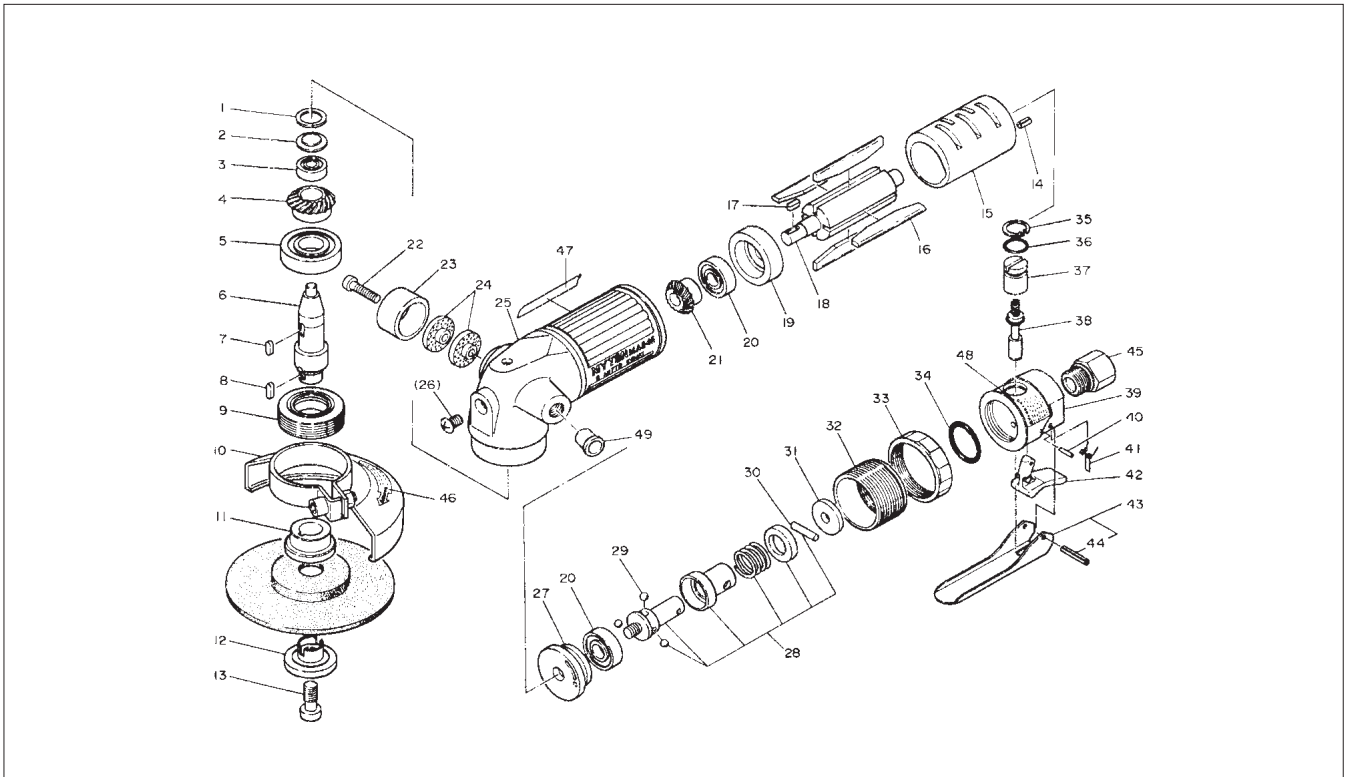

MYTON MAGW-40 ASSEMBLY AND PARTS LIST

The part numbers with () are included in the Ass'y parts written above them.

No.	Part No.	Part Name	Q'ty	Price
1	TP10826	Packing	1	
2	TP10100	Bearing Cover	1	
3	TP03933	Ball Bearing 606ZZ	1	
4	TP14036	Gear	1	
5	TP01609	Ball Bearing 6202ZZ	1	
6	TP14035	Spindle	1	
7	TP00502	Parallel key Both Ends Round 4 X 4 X 9.5	1	
8	TP09933	Parallel key Both Ends Round 4 X 4 X 12	1	
9	TA98634	Bearing Set Screw Ass'y	1 set	
10	TB01677	Wheel Guard Ass'y	1 set	
46	(TQ02357)	Label Warning for Wheel Guard	1	
11	TQ00774	Driving Flange	1	
12	TQ00775	Outer Flange 16	1	
13	TP09932	Wheel Lock Bolt	1	
14	TP04061	Spring Pin 3 X 6	1	
15	TP14031	Cylinder	1	
16	TA9A294	Blade Ass'y (4 pcs.)	1 set	
17	TP10130	Parallel key Both Ends Round 3 X 3 X 10	1	
18	TP14033	Rotor	1	
19	TP14034	End Plate B	1	
20	TP10133	Ball Bearing 609ZZ	2	
21	TP14030	Pinion	1	
22	LP08450	Pan Head Screw 5 X 25	1	
23	TP14041	Exhaust cover	1	
24	TP14040	Silencer Plate	2	
25	T04979	Housing Ass'y	1 set	
47	(TQ02207)	Label Warning CE Mark	1	

No.	Part No.	Part Name	Q'ty	Price
26	(TP06715)	Raised Countersunk Head Screw 5 x 8	1	
49	LP30720	Plug 9	1	
27	TP10137	End Plate A	1	
28	TA98635	Governor Ass'y	1 set	
29	(CP01140)	Ball 7/32	4	
30	(TP07870)	Parallel Pin 3 X 15.8	1	
31	TP10149	Spring Washer MT-25	1	
32	TQ07319	Governor Adapter	1	
33	TQ07320	Rock Ring	1	
34	TP05531	O Ring S-36	1	
35	TP03473	Internal Retaining Ring C-14	1	
36	TP11992	O Ring KS-9	1	
37	TP04394	Adjust Valve	1	
38	TB05591	Throttle Valve Ass'y	1 set	
39	TB05592	Valve Body Ass'y	1 set	
48	(TQ07316)	Warning Label	1	
40	TP09434	Spring Pin 2 X 12	1	
41	TP14340	Helical Torsion Spring	1	
42	TP14339	Lock Lever	1	
43	TB05590	Throttle Lever Ass'y	1 set	
44	(TP01921)	Spring Pin 3 X 18	1	
45	TQ02349	Bushing M16 X PT3/8	1	

ACCESSORIES

	TP00170	Hex. Socket Screw Key 6	1	
	TP00474	Single Ended Spanner 17	1	
	TQ06601	Instruction Manual	1	