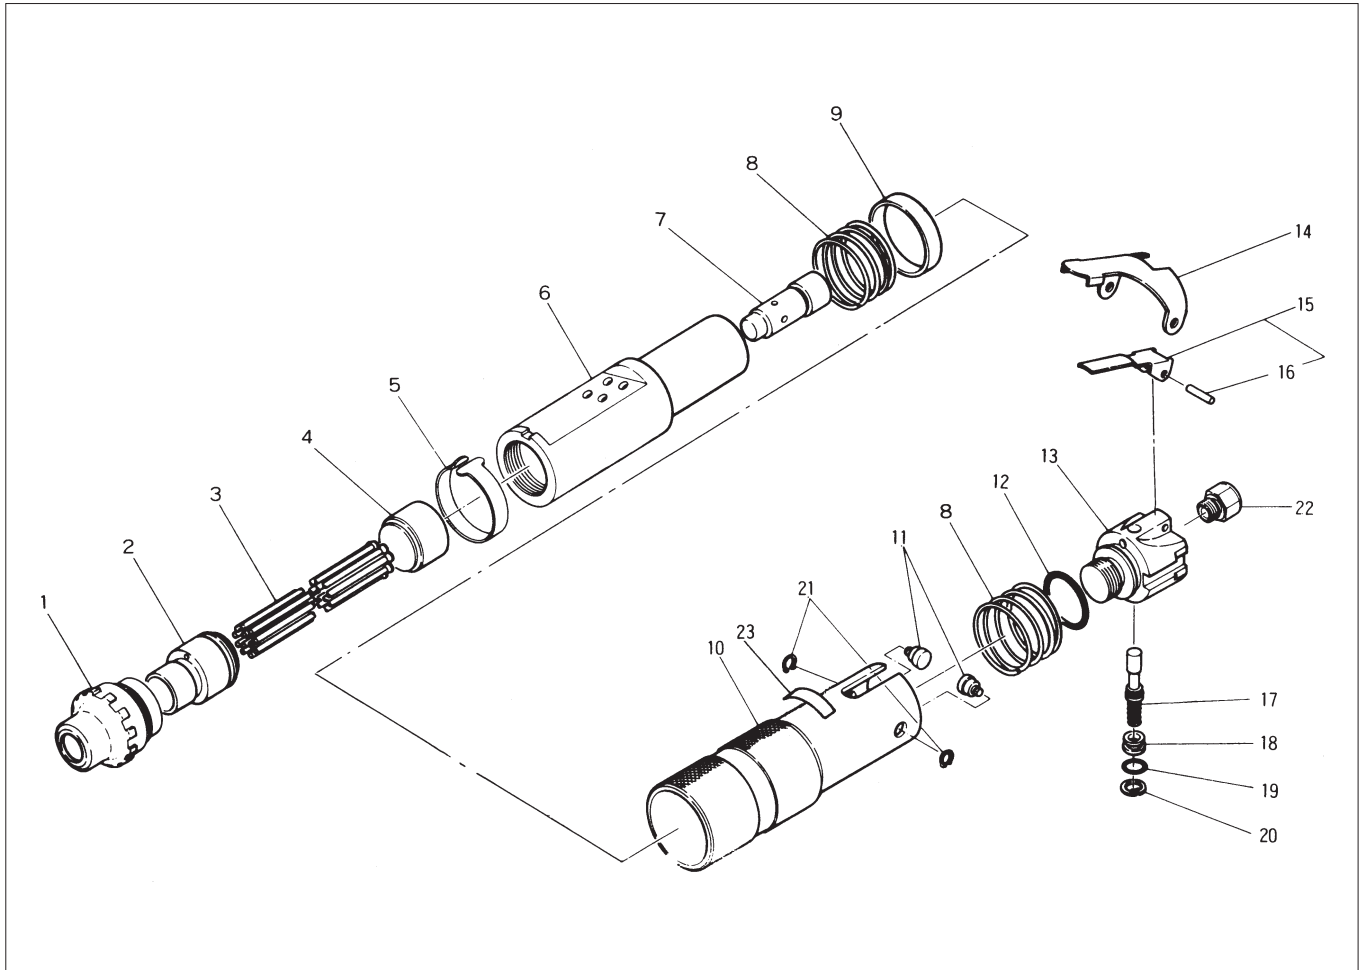

JET CHISEL JEX-20 ASSEMBLY AND PARTS LIST

The parts numbers with () are included in the Ass'y parts written above them.

No.	Part No.	Part Name	Q'ty	Price
1	TP14689	Lock Ring	1	
2	TP00337	Needle Supporter – 3mm	1	
3	TP00341	Needles – 3 X 180mm	12	
4	TP00336	Throttle Anvil	1	
5	TP14593	Safety Band	1	
6	TA99176	Cylinder Ass'y	1 set	
7	TP00332	Piston	1	
8	TP14594	Spring 2.2 X 40.5 X 34	2	
9	TP14595	Stopper	1	
10	TB03110	Cover Ass'y	1 set	
23	(TQ02207)	Label CE-Mark	1	
11	TP14599	Lever Pin	2	
12	LP12795	O-Ring G-30	1	
13	TP15229	Valve Body	1	
14	TP14597	Throttle Lever	1	

No.	Part No.	Part Name	Q'ty	Price
15	TA98982	Throttle Lever Ass'y	1 set	
16	(TP01921)	Spring Pin 3 X 18	1	
17	TA98983	Throttle Valve Ass'y	1 set	
18	TP14601	Spring Seat	1	
19	TP14604	O-Ring S-10	1	
20	TP03695	Retaining Ring	1	
21	TP02853	Retaining Ring E-4	2	
22	TQ02349	Reducer M16 X PT3/8	1	

ACCESSORIES

No.	Part No.	Part Name	Q'ty	Price
	TP00342	Needles – 2 X 180mm	29	
	TP00338	Needle Supporter – 2 mm	1	
	TQ02350	Bushing PT3/8 X NPT3/8	1	
	TQ03262	Hose Nipple PT3/8 X 3/8	1	
	TP16451	Instruction Manual	1	