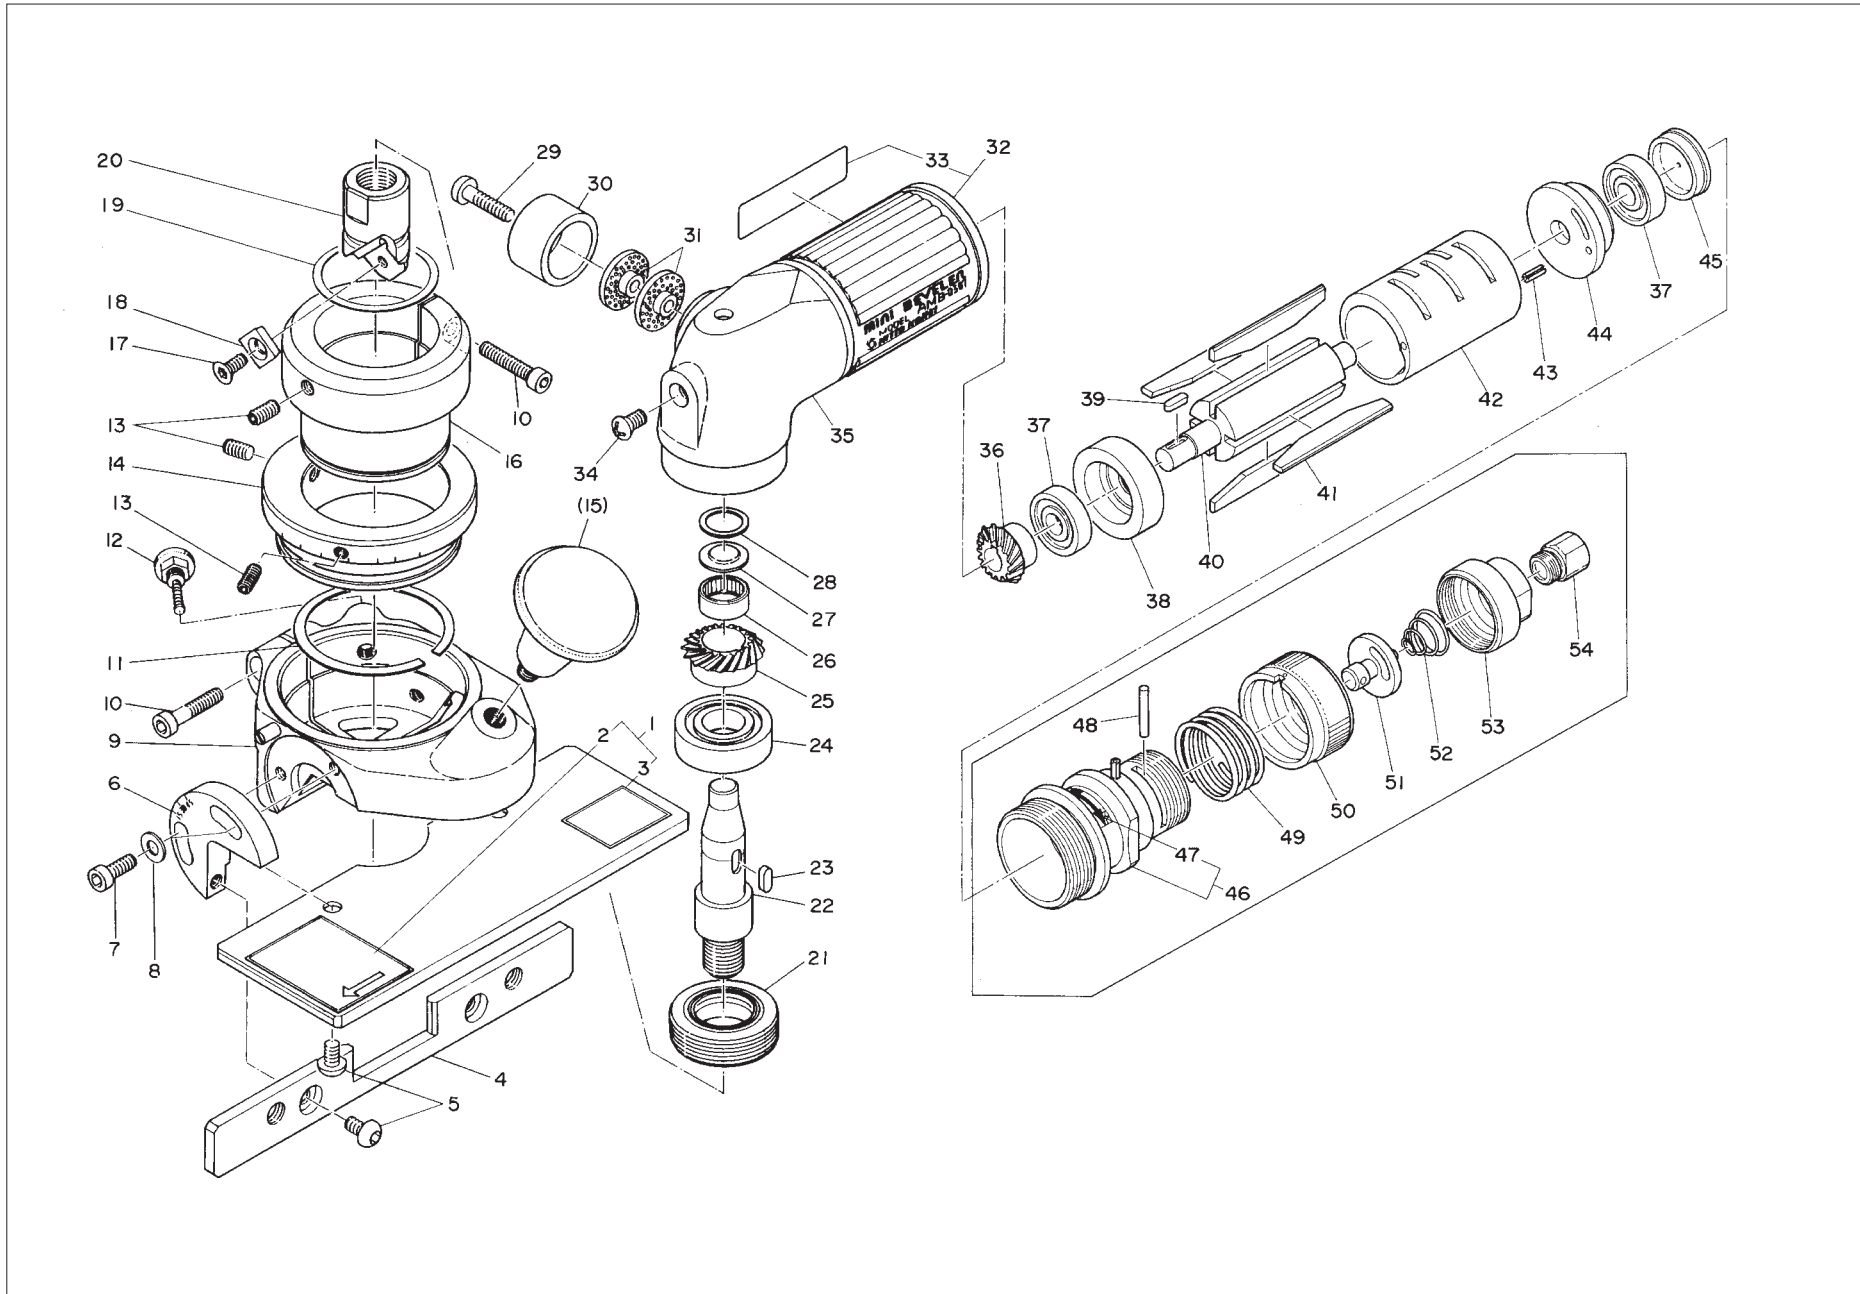

MINI BEVELER AMB-0307 ASSEMBLY AND PARTS LIST

The part numbers with () are included in the Ass'y parts written above them.

AMB-0307 PARTS LIST

No.	Part No.	Part Name	Q'ty	Price
1	TB01274	Plate A Ass'y	1 set	
2	(TP16975)	Label A (warning)	1	
3	(TQ01684)	Label B (beveling level)	1	
4	TQ00210	Plate B	1	
5	TQ00211	Hex. Socket Head Screw 5 X 8	4	
6	TP18065	Plate Guide	2	
7	TP02862	Hex. Socket Head Cap Screw 5 X 15	4	
8	TP02152	Plain Washer	4	
9	TA9A895	Head Sub Ass'y A	1 set	
10	TP08013	Hex. Socket Head Cap Screw 5 X 25	2	
11	TP18056	Concentric Snap Ring	1	
12	TA9A583	Stopper Ass'y	1 set	
13	TP04827	Hex. Socket Set Screw with Flat Point 6 X 10	3	
14	TP18055	Eccentric Ring	1	
16	TQ00142	Aux. Ring	1	
17	TQ01629	Indexable Insert Set Screw 4X7	1	
18	TQ01628	Indexable Insert with Hole 12.7	1	
19	TQ00139	Spacer 38.5 X 43.8 X 0.05 (for adjustment)		
	TQ00140	Spacer 38.5 X 43.8 X 0.1 (for adjustment)		
	TQ00141	Spacer 38.5 X 43.8 X 0.2 (for adjustment)		
	TQ00298	Spacer 38.5 X 43.8 X 0.3 (for adjustment)		
20	TQ01630	Holder	1	
21	TA98634	Bearing Set Screw Ass'y	1 set	
22	TQ00954	Spindle	1	
23	TP00502	Sunk Key 4 X 4 X 9.5	1	
24	TP01609	Ball Bearing 6202ZZ	1	
25	TP14036	Gear	1	
26	TQ00955	Needle Roller Bearing TA1010Z	1	
27	TP10100	Bearing Cover	1	
28	TP10826	Packing	1	
29	LP08450	Pan Head Screw 5 X 25	1	
30	TP14041	Exhaust Cover	1	
31	TP14040	Silencer Plate	2	