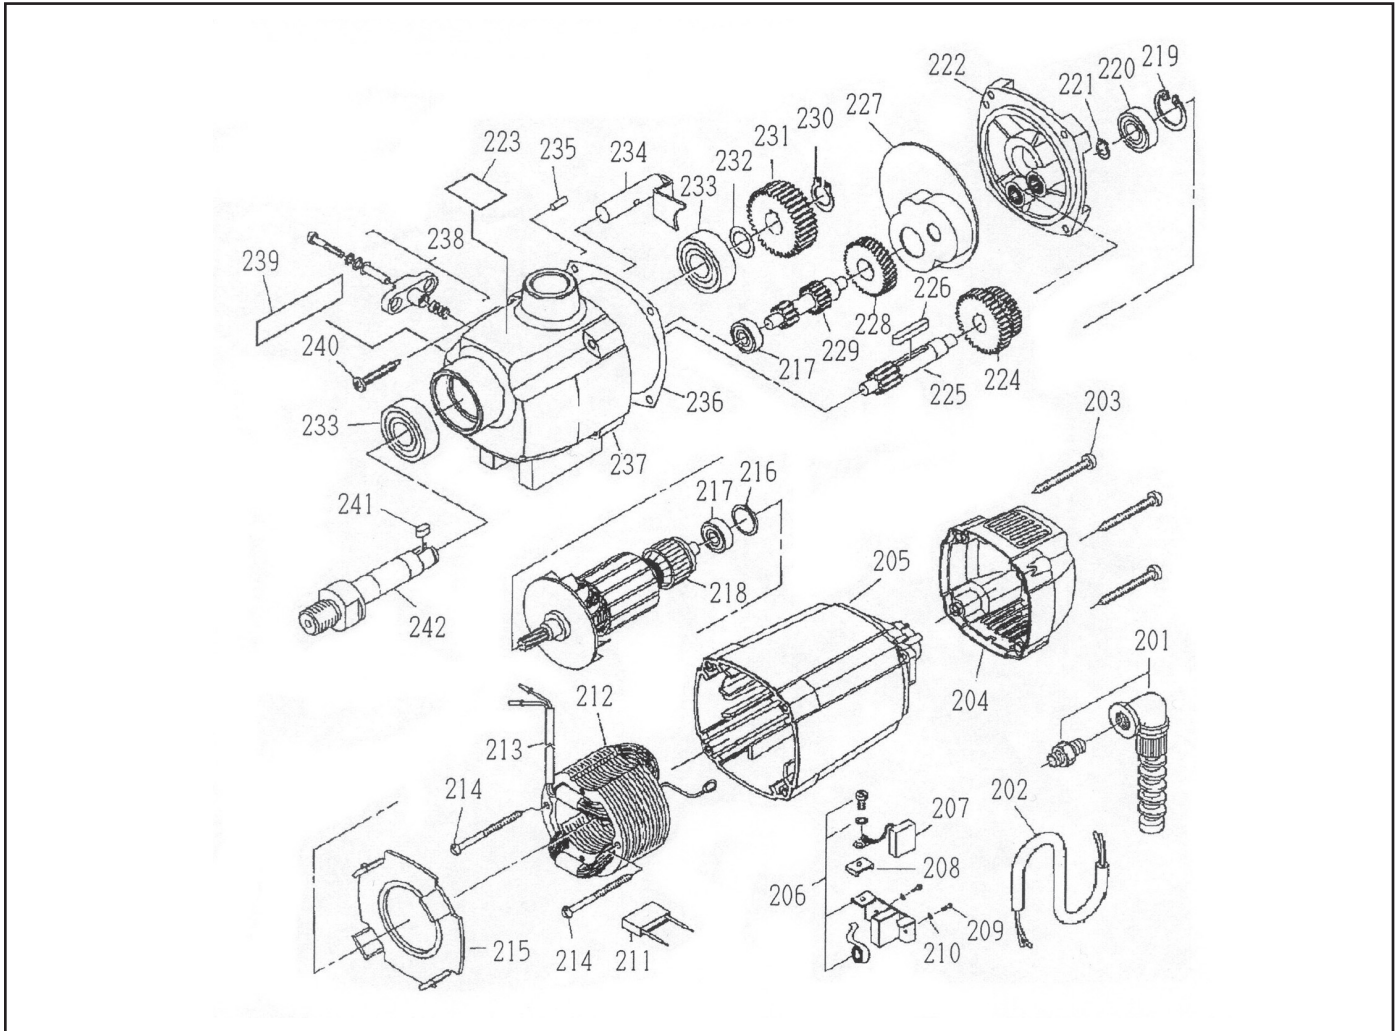

WA-5000 MOTOR ASSEMBLY AND PARTS LIST

The part numbers with () are included in the Ass'y parts written above them.

No.	Part No.	Part Name	Q'ty	Price
201	TQ06824	Cord Protector (Strain Relief)	1	
202	TQ06843	Connecting Cable (Motor Cord)	1	
203	TQ06819	Self Tapping Screw HC 4.8 X 38	4	
204	TQ06818	Cap for Drill Motor Housing	1	
205	TQ06850	Motor Housing	1	
206	TB05193	Brush Holder Ass'y (no brushes)	2 sets	
207	(TB05187)	Carbon Brush Ass'y (2 pcs/set)	1 set	
208	TQ06838	Contact Washer	1	
209	TQ06828	Screw ZM 4 X 12	2	
210	TQ06820	Spring Washer B4	2	
211	TQ06851	Condenser	1	
212	TB07200	Stator Ass'y (115V)	1	
	TB07201	Stator Ass'y (230V)	1	
213	TQ06852	Insulated Tubing	1	
214	TQ06849	Self Tapping Screw HC4.8 X 60	2	
215	TQ06848	Air Guiding Ring (Fan Shroud)	1	
216	TQ06839	O Ring 22 X 2.5	1	
217	TP00468	Ball Bearing 608ZZ	2	
218	TB07202	Armature Ass'y (115V)	1 set	
219	TP01036	Retaining Ring C-28	1	
220	TP00498	Ball Bearing 6001ZZ	1	

No.	Part No.	Part Name	Q'ty	Price
221	TP06390	Retaining Ring C-11	1	
222	TB05479	Bearing Bracket Ass'y	1 set	
223	TQ10648	Caution - Change Label	1	
224	TQ07076	Gear Block 34/40Z	1	
225	TQ07075	Pinion Shaft 13Z	1	
226	TQ07077	Key A5 X 5 X 28	1	
227	TQ06825	Grease Chamber	1	
228	TQ07069	Intermediate Gear 34Z	1	
229	TQ07070	Pinion Shaft 11/17Z	1	
230	CP04989	External Retaining Ring C15	1	
231	TQ07073	Spindle Gear 45Z	1	
232	TQ07074	Fitting Washer 15 X 22 X 0.2	1	
233	TQ06830	Ball Bearing 6203LLU	2	
234	TB05399	Coupling Bolt Ass'y	1 set	
235	TQ06642	Notched Pin 4 X 12	1	
236	TQ06844	Gear Case Seal	1	
237	TB05478	Gear Case Ass'y	1 set	
238	TB03598	Gear Changer Ass'y	1 set	
239	TQ10647	Change Knob Label	1	
240	TQ06840	Self Tapping Screw HC2.9 X 9.5	4	
241	TQ07072	Key A5 X 5 X 12	1	
242	TQ07071	Spindle	1	