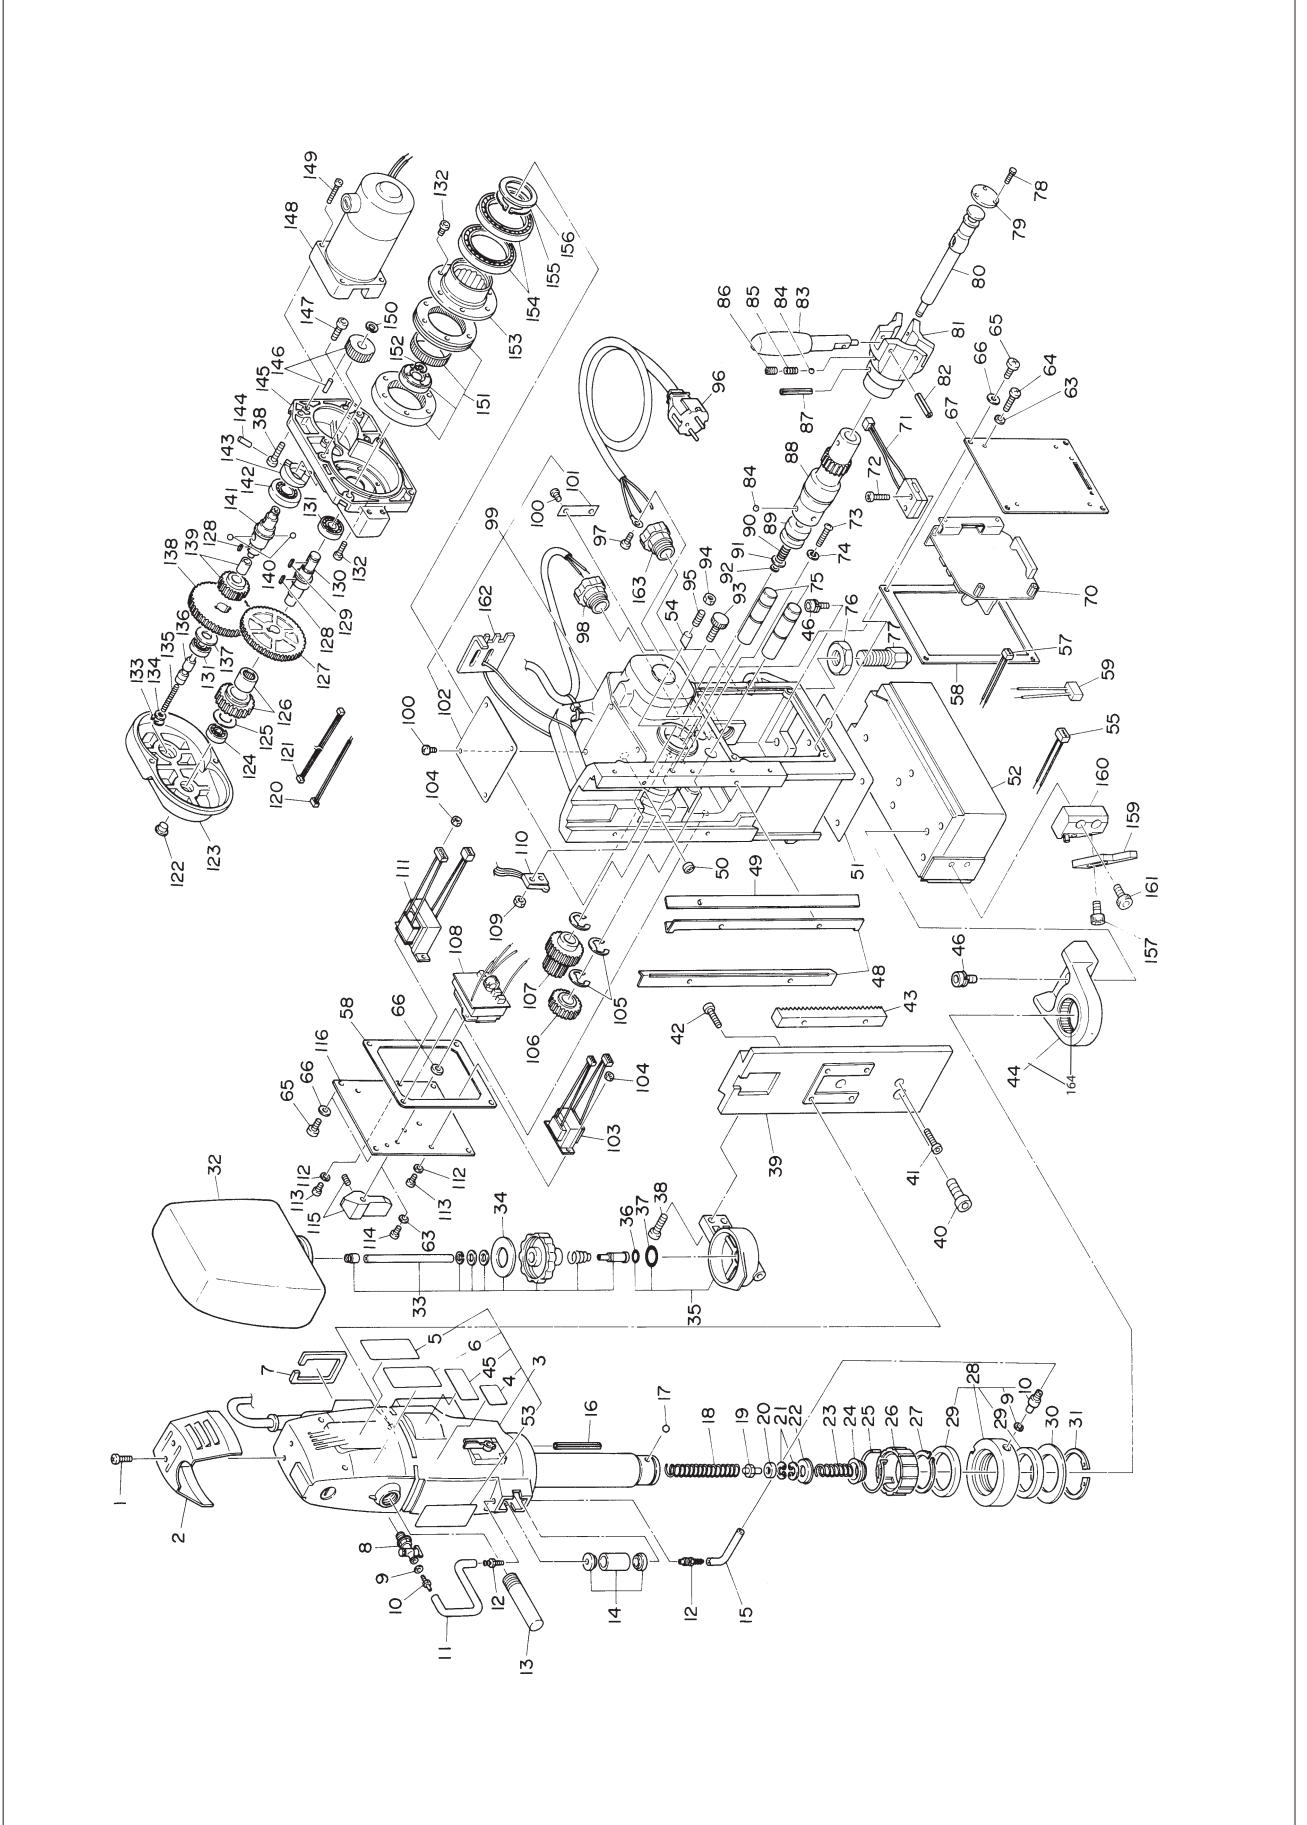

# ATRA ACE QA-6500 (220-240V) ASSEMBLY AND PARTS LIST

The parts numbers with ( ) are included in the Assy parts written above them.

No.	Part No.	Part Name	Q'ty	Price
1	LP30156	Pan Head Screw 4 X 6	2	
2	TQ00926	Protection Cover	1	
3	TB03986	Drill Motor Sub Assy B	1 set	
4	TA9A028	Brush Assy (2 pcs/set)	1 set	
45	TQ05078	Label Drill rpm	1	
5	TQ05063	Caution Label	1	
6	TQ05065	Label - Cutter Insertion	1	
6	TQ05064	Cutter Mounting Label	1	
54	TQ05066	Cutter Caution Label	1	
7	TQ00927	Drill Motor Packing	1	
8	TP14495	Petcock Valve 1/8(PT)	1	
9	CP21947	Seal Packing	2	
10	TP14500	Hose Nipple	2	
11	TB01098	Tube 4 X 7 X 240	1 set	
12	TP15821	Dropper Nipple	2	
13	TB02534	Side Handle Assy	1 set	
14	TB00503	Oil Dropper Assy	1 set	
15	TP15820	Tube 4 X 7 X 120	1 set	
16	TP03261	Spring Pin 4 X 26 AW	1	
17	TB01672	Ball 5/16 Assy	1 set	
18	TP15998	Spring 1.6 X 16.2 X 120	1	
19	TQ01895	Pilot Spacer	1	
20	TP15848	Spacer 10.5 X 19 X 5	2	
21	TP13905	Retaining Ring RTW19	1	
22	TB01348	Washer Assy	1 set	
23	TQ01898	Spring 0.8 X 12 X 31	1	
24	TB01349	Push Ring Assy	1 set	
25	TQ01896	Twist Spring	1	
26	TQ01897	Sleeve	1	
27	TP15239	Retaining Ring C-28	1	
28	TB00713	Oil Ring Assy	1 set	
29	(TP14499)	Oil Seal GD38 X 48 X 4	2	
30	TP12773	Washer 38.5 X 54 X 1	1	
31	TP14969	Retaining Ring ISTW-38	1	
32	TQ04779	Oil Tank	1	
33	TB03785	Cap Assy	1 set	
34	(TQ00701)	Packing Cap	1	
35	TB01380	Oil Tank Bracket Sub Assy	1 set	
36	(TP11994)	O-Ring P-4	1	
37	(CP20180)	O-Ring P-18	1	
38	TP03086	Hex. Bolt 6 X 20	6	
39	TQ02497	Slide Board	1	
40	TP14717	Hex. Socket Bolt 10 X 20	1	
41	TP07118	Hex. Bolt 6 X 16	2	
42	TP04532	Hex. Socket Bolt 5 X 30	4	
43	TQ02496	Rack	1	
44	TB02694	Bracket Assy	1 set	
164	(TQ03444)	Needle Bearing B-2410	1	
46	TQ05344	Hex. Socket Bolt 8 X 20	6	
48	TP12777	Slide Plate	2	
49	TQ01905	Jib	1	
50	TQ00394	Seal Bushing	1	
51	TQ01928	Packing for Pole	1	
52	TB04022	Square Pole Assy	1 set	
54	TQ04783	Supporter	5	
55	TB00578	H Cord Assy	1 set	
57	TB00577	F Cord Assy	1 set	