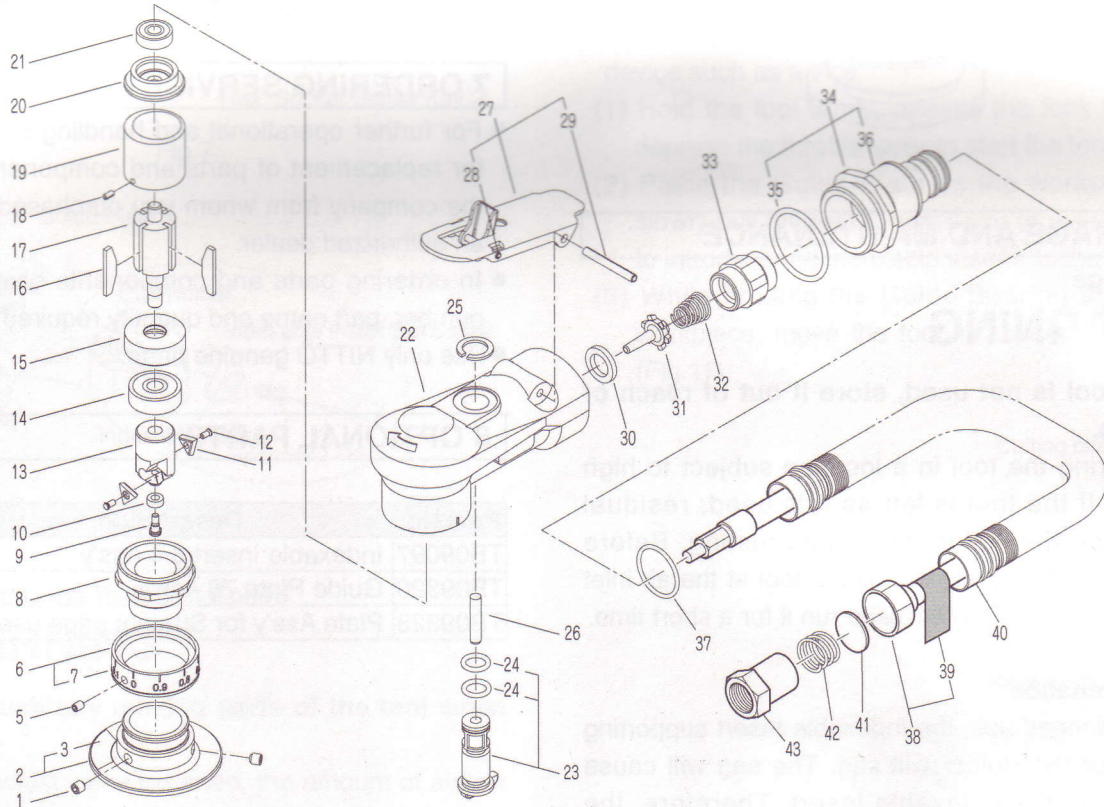

## 10 EXPLODED DIAGRAM : CB-01

The parts numbers with ( ) are included in the Ass'y parts written above them.

No.	Parts No.	Parts Name	Qty
1	TP15643	Hex. Socket Set Screw 4X4	2
2	TB09245	Guide Plate	1set
3	(TQ13684)	Label Caution	1
5	TQ11146	Hex. Socket Set Screw 3X4	1
6	TB09086	Scale Ring Ass'y	1set
7	(TQ13371)	Label Scale	1
8	TQ13347	Lock Screw	1
9	TQ13354	Bearing Set Screw	1
10	TQ13355	Ball Bearing 630ZZ	1
11	TQ13368	Indexable Insert	2
12	TQ13369	Indexable Insert Set Screw	2
13	TQ13350	Holder	1
14	TP15408	Ball Bearing 626ZZ	1
15	TQ13345	End Plate B	1
16	TB09122	Blade Ass'y (4pcs)	1set
17	TQ13342	Rotor	1
18	TP04225	Spring Pin 2X 4	1
19	TQ13346	Cylinder	1
20	TQ13344	End Plate A	1
21	TQ07225	Ball Bearing 695ZZ	1
22	TQ13381	Housing	1
23	TB09123	Adjust Valve Ass'y	1set
24	(TP12003)	O-ring KS-5	2
25	(TQ13374)	Retaining Ring ISTW-10	1
26	TQ13454	Parallel Pin B4X20	1

No.	Parts No.	Parts Name	Qty
27	TB09088	Lever Ass'y	1set
28	(TQ13429)	SpringPin 2.5X25	1
29	(TQ13428)	SpringPin 3X25	1
30	TQ04671	Seal Sheet 9X13.9X2	1
31	TQ04664	Valve	1
32	TQ04665	Conical Spring 0.8X6.4X11.6X21.8	1
33	TQ13352	Connection	1
34	TB09246	Hose Holder Ass'y	1set
35	(TP08812)	O-ring S-25	1
36	(TQ13683)	Label Model	1
37	CP28152	O-ring JASO-1012	1
38	TB08130	Air Hose J Ass'y	1set
39	(TQ11519)	Label Lubrication	1
40	TQ04367	Exhaust Hose	1
41	TQ13625	Filter	1
42	TQ13621	Filter Spring	1
43	TQ04709	Bushing R1/4XRc1/4	1

#### Accessories

No.	Parts No.	Parts Name	Qty
	TQ13369	Indexable Insert Set Screw	2
	TQ13376	SPANNER T-6F	1
	TP13892	Hex. Socket Screw Key 2	1
	TP02236	Bushing PT1/4 XNPT1/4	1
	TQ13632	Instruction Manual	1