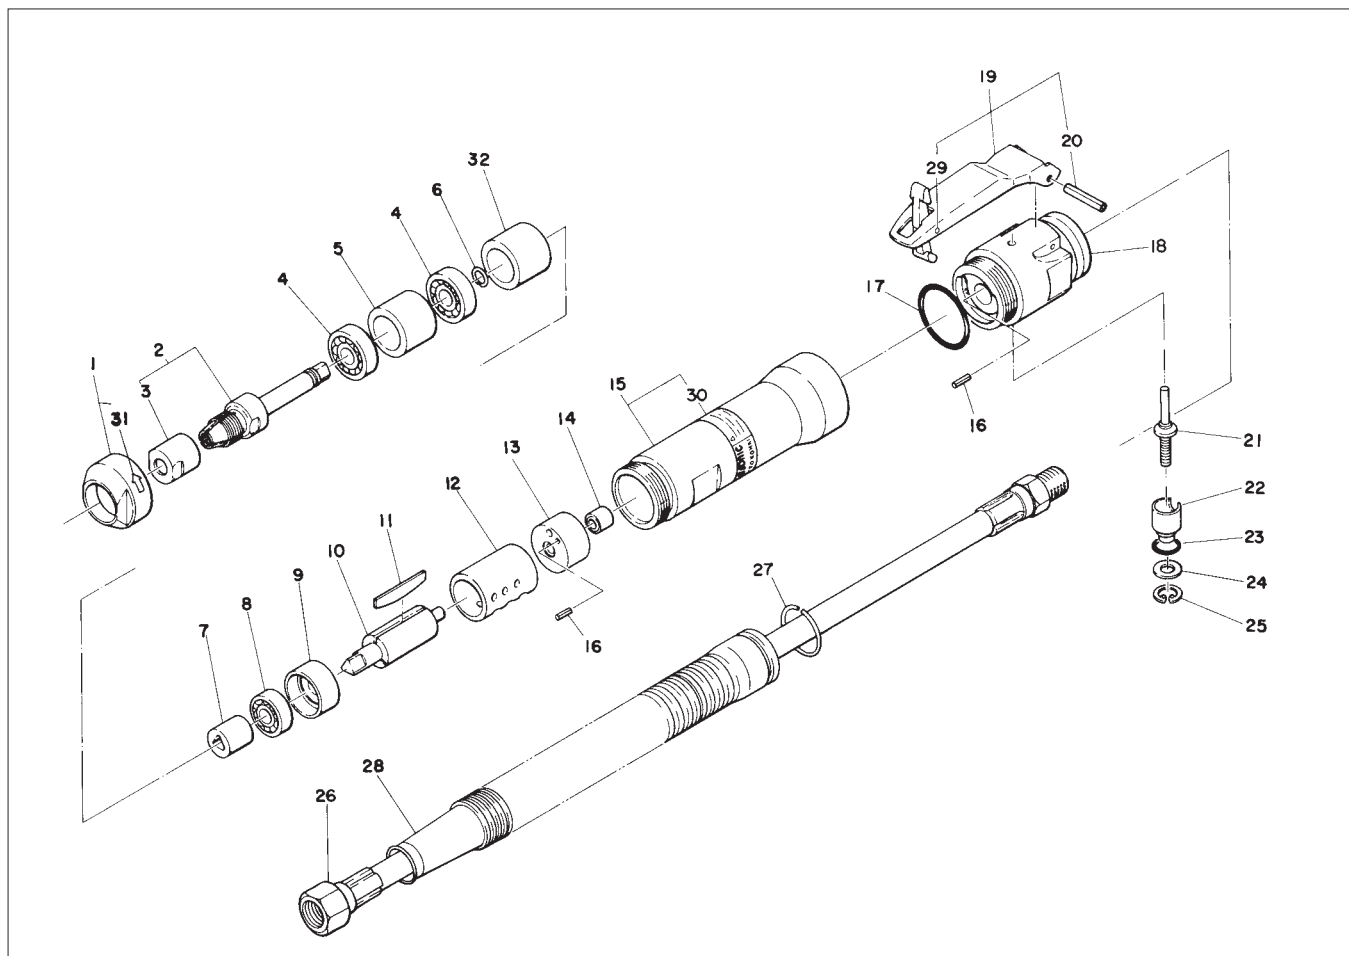

AIR SONIC L-35C ASSEMBLY AND PARTS LIST

The Part Numbers with () are included in the Ass'y parts written above them.

No.	Part No.	Part Name	Q'ty	Price
1	TB01632	Cap Ass'y	1 set	
31	(TP12437)	Label Roating Direction	1	
2	TB02507	Chuck 6 mm Sub Ass'y	1 set	
	TB02511	Chuck 1/4" Sub Ass'y	1 set	
3	(TP10742)	Chuck Nut	1	
4	FQ00263	Ball Bearing 6900ZZ	2	
5	TQ03266	Collar A	1	
6	TQ03267	Stop Ring	1	
7	TA99920	Joint Ass'y	1 set	
8	TP06386	Ball Bearing 607ZZ	1	
9	TP04936	End Plate B	1	
10	TP11751	Rotor	1	
11	TA9A286	Blade Ass'y (3 pcs.)	1 set	
12	TP04938	Cylinder	1	
13	TP11752	End Plate A	1	
14	TP11753	Needle Bearing	1	
15	TB03149	Housing Ass'y	1 set	
30	(TQ04065)	Label Warning CE Mark	1	
16	TP07006	Spring Pin 2 X 8	2	
17	TP07951	O-Ring S-28	1	
18	TP11755	Valve Body	1	

No.	Part No.	Part Name	Q'ty	Price
19	TB01152	Throttle Lever Ass'y	1 set	
29	(TP05498)	Spring Pin 2 X 16	1	
20	(TP00460)	Spring Pin 3 X 22	1	
21	TA93070	Throttle Valve Ass'y	1 set	
22	TP06325	Adjust Valve	1	
23	TP11997	O-Ring KS-7	1	
24	TP06326	Spacer 6 X 12 X 1.2	1	
25	TP03695	Retaining Ring C-12	1	
26	TA96867	Air Hose Sub Ass'y A 1/4	1 set	
27	TP09153	Stop Ring	1	
28	TQ01664	Exhaust Hose	1	
32	TP11748	Collar	1	

ACCESSORIES

	TP00475	Single Ended Spanner 14	2	
	TP10471	Mounted Wheel 13 X 13 X 6 X 38	1	
	TQ04067	Instruction Manual	1	
	TQ04068	Instruction Manual (USA)	1	
	TP02236	Bushing PT1/4 X NPT1/4	1	
	TP02804	1/4 X 1/8 Collet Insert	1	
	TP02805	1/4 X 3/16 Collet Insert	1	