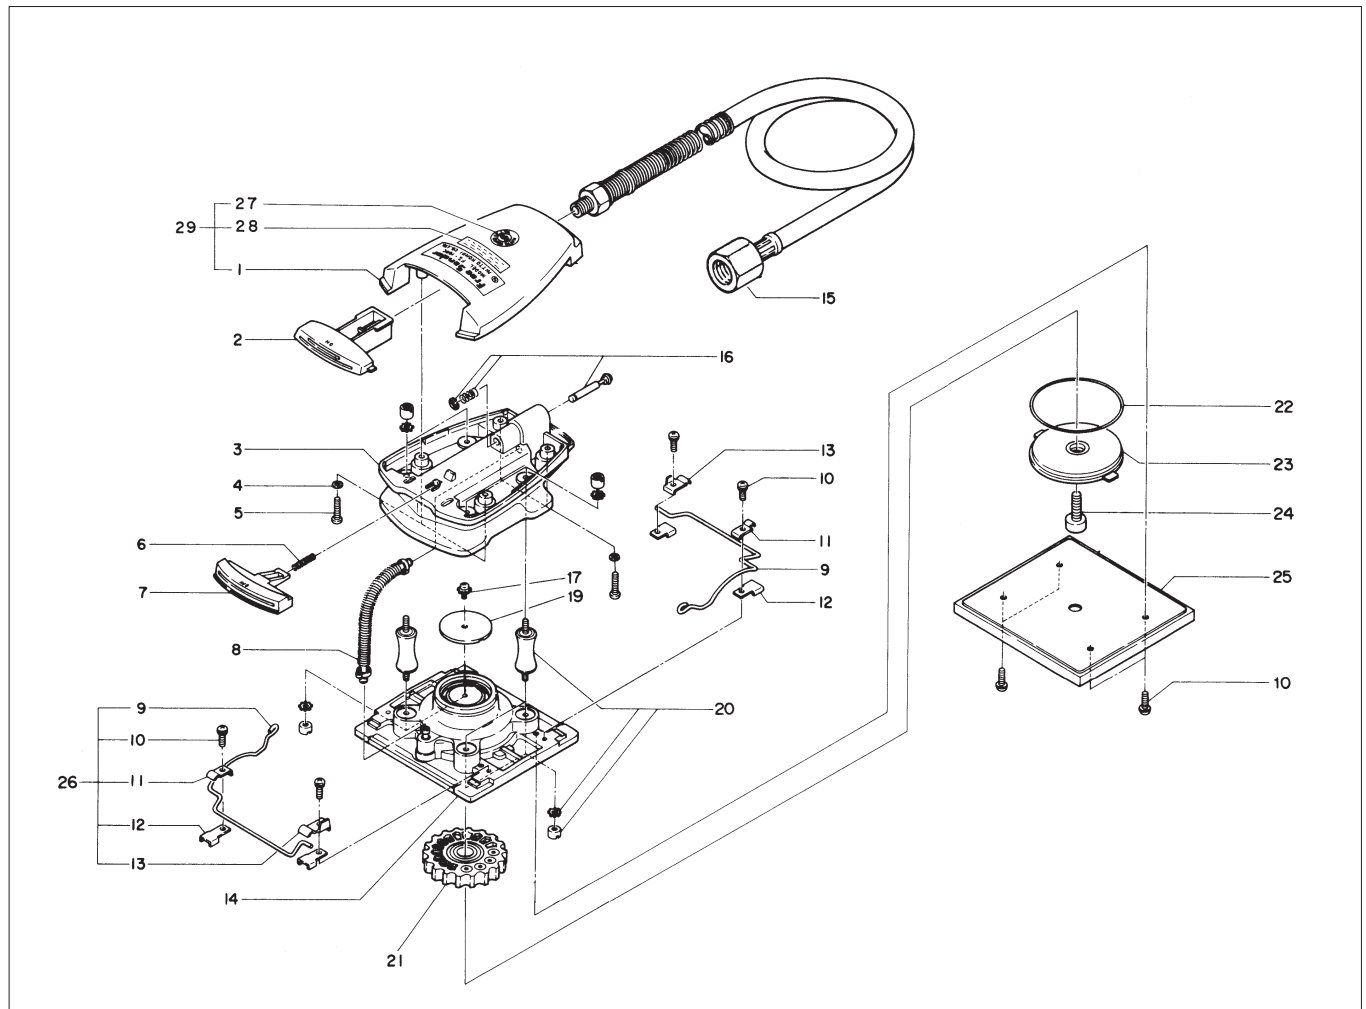

FREE SANDER FS-100C ASSEMBLY AND PARTS LIST

The Part Numbers with () are included in the Ass'y parts written above them.

No.	Part No.	Part Name	Q'ty	Price
29	TB02335	Housing Cover Ass'y	1 set	
1	(TP15371)	Housing Cover	1	
27	(TP04218)	Nitto Label	1	
28	(TQ02207)	Label CE-Mark	1	
2	TP15374	Trigger	1	
3	TA99365	Housing Sub Ass'y	1 set	
4	TP04234	Washer M4	4	
5	TP14488	Screw M4 X 20	4	
6	TP15376	Spring 0.45 X 3.1 X 17	1	
7	TP15375	Cancel Switch	1	
8	TA91647	Tube Ass'y	1 set	
26*	TA99971	Clamp Ass'y	2	
9	TP10870	Clamp Spring	2	
10	TP11245	+ Screw 4 X 10	8	
11	TP10872	Clamp Stopper B	2	

*Item numbers 9, 10, 11, 12 & 13 make up number 26

No.	Part No.	Part Name	Q'ty	Price
12	TP17901	Clamp Stopper C	4	
13	TP10871	Clamp Stopper A	2	
14	TA9A372	Base Plate Sub Ass'y	1 set	
15	TA92035	Hose Sub Ass'y	1 set	
16	TA99364	Throttle Valve Ass'y	1 set	
17	TA91575	+ Screw 4 X 8	1 set	
19	TP16951	Filter	1	
20	TA96330	Rubber Support Ass'y	4 sets	
21	TA9A369	Turbine Ass'y	1 set	
22	TP03790	O-Ring S-56	1	
23	TA9A371	End Cap Ass'y	1 set	
24	TP01945	Hex. Bolt 5 X 12	1	
25	TA9A367	Rubber Pad Ass'y	1 set	

ACCESSORIES

	TA91474	Convex Pad	1	
--	---------	------------	---	--