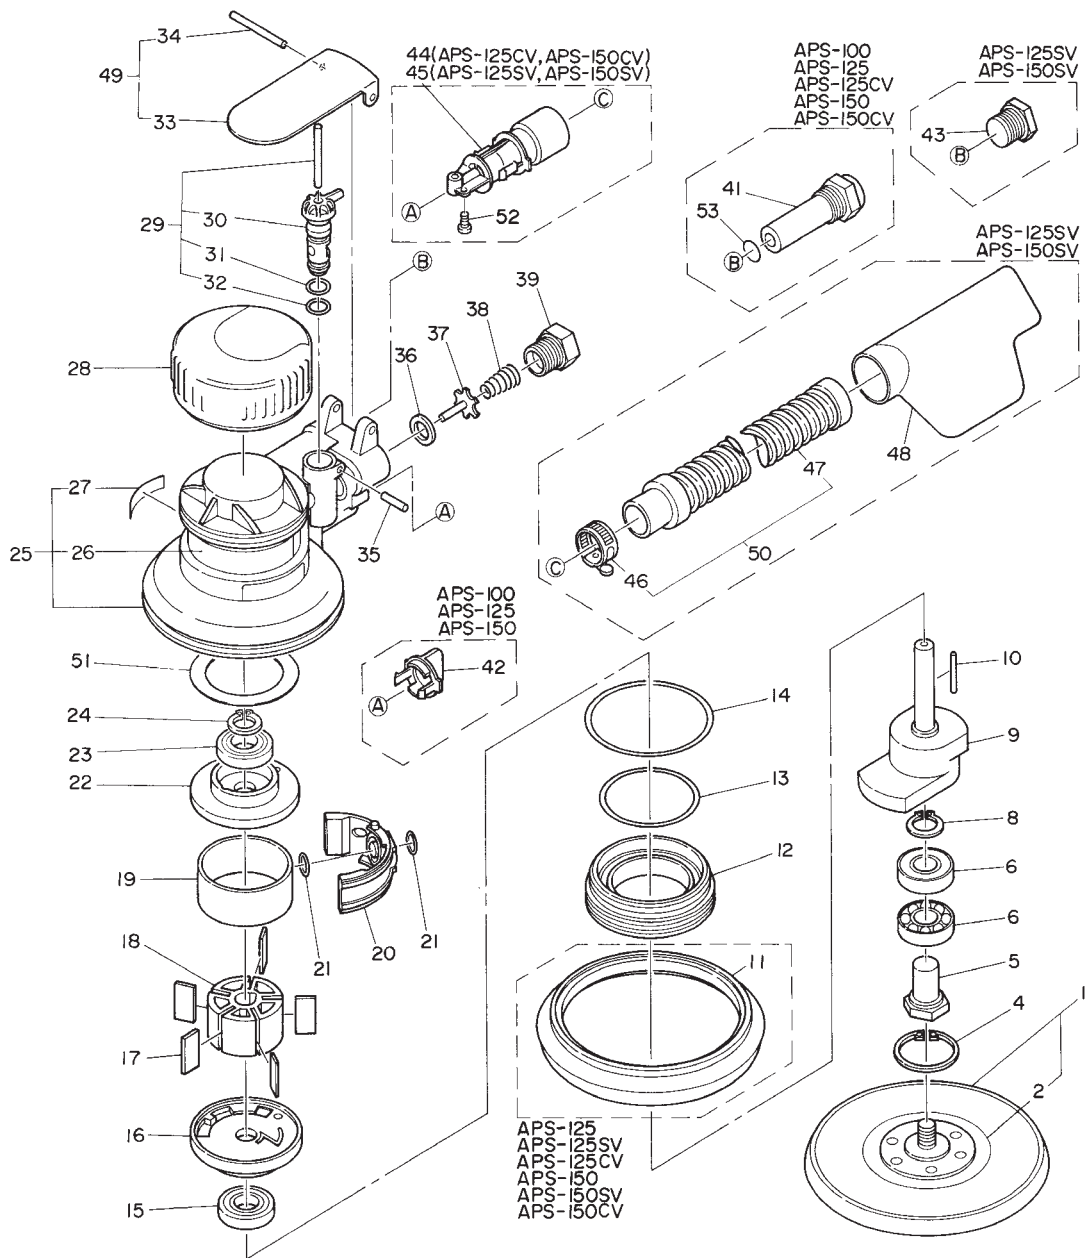

# PALM ORBITAL SANDER APS-125/150 SERIES ASSEMBLY AND PARTS LIST

The Part Numbers with ( ) are included in the Ass'y parts written above them.

**APS-125**

No.	Part No.	Part Name	Q'ty	Price
1	TB03801	Pad 5" PSA	1 set	
2	(TQ05090)	Label Caution APS	1	
4	TQ04650	Internal Retaining Ring IRTW-28	1	
5	TQ04648	Spindle	1	
6	TP05650	Ball Bearing 6001D	2	
8	TP03546	External Retaining Ring C-12	1	
9	TQ04647	Counter Shaft 5"	1	
10	CP23473	Needle Roller 3 X 13.8	1	
11	TQ04669	Cover	1	
12	TQ05817	Lock Ring	1	
13	CQ05893	O-Ring S-44	1	
14	TP03790	O-Ring S-56	1	
15	TQ04657	Ball Bearing 6000LLU	1	
16	TQ04652	End Plate B	1	
17	TB04867	Blade Ass'y (5 pcs.)	1 set	
18	TQ06477	Rotor	1	
19	TQ04684	Cylinder	1	
20	TQ04655	Backbone	1	
21	TP12004	O-Ring P-10	2	
22	TQ04651	End Plate A	1	
23	TP01913	Ball Bearing 6000ZZ	1	
24	TQ04656	Bent Retaining Ring BG-10	1	
51	TQ04764	Spacer 52 X 38 X 0.5	1	
25	TB04429	Housing Ass'y	1 set	
26	(TQ04710)	Label Nitto APS	1	
27	(TQ04646)	Label Model Number APS-125	1	
28	TQ04771	Grip Rubber	1	
29	TB03695	Adjust Valve Ass'y	1 set	
30	(TQ04670)	Adjust Valve	1	
31	(CP20531)	O-Ring P-9	1	
32	(TP20521)	O-Ring P-8	1	
49	TB03696	Throttle Lever Ass'y	1 set	
33	(TQ04663)	Throttle Lever	1	
34	(TQ04661)	Spring Pin 3 X 36 AW	1	
35	TP15729	Spring Pin 3 X 14 AW	1	
36	TQ04671	Seal Sheet 9 X 13.9 X 2	1	
37	TQ04664	Valve	1	
38	TQ04665	Conical Spring 0.8 X 6.4 11.6 X 21.8	1	
39	TQ04666	Bushing M16 X PT1/4	1	
41	TB03593	Muffler Ass'y	1 set	
53	TQ05088	O-Ring SS-100	1	
42	TQ04667	Cap	1	
	TQ06276	Label Oil Daily		

**ACCESSORIES**

No.	Part No.	Part Name	Q'ty	Price
	TP00474	Spanner17	1	
	TP02236	Bushing PT 1/4 X NPT 1/4	1	
	TQ04674	Instruction Manual	1	
	TB03669	Pad 5" V-5H Ass'y	1 set	

The Part Numbers with ( ) are included in the Ass'y parts written above them.