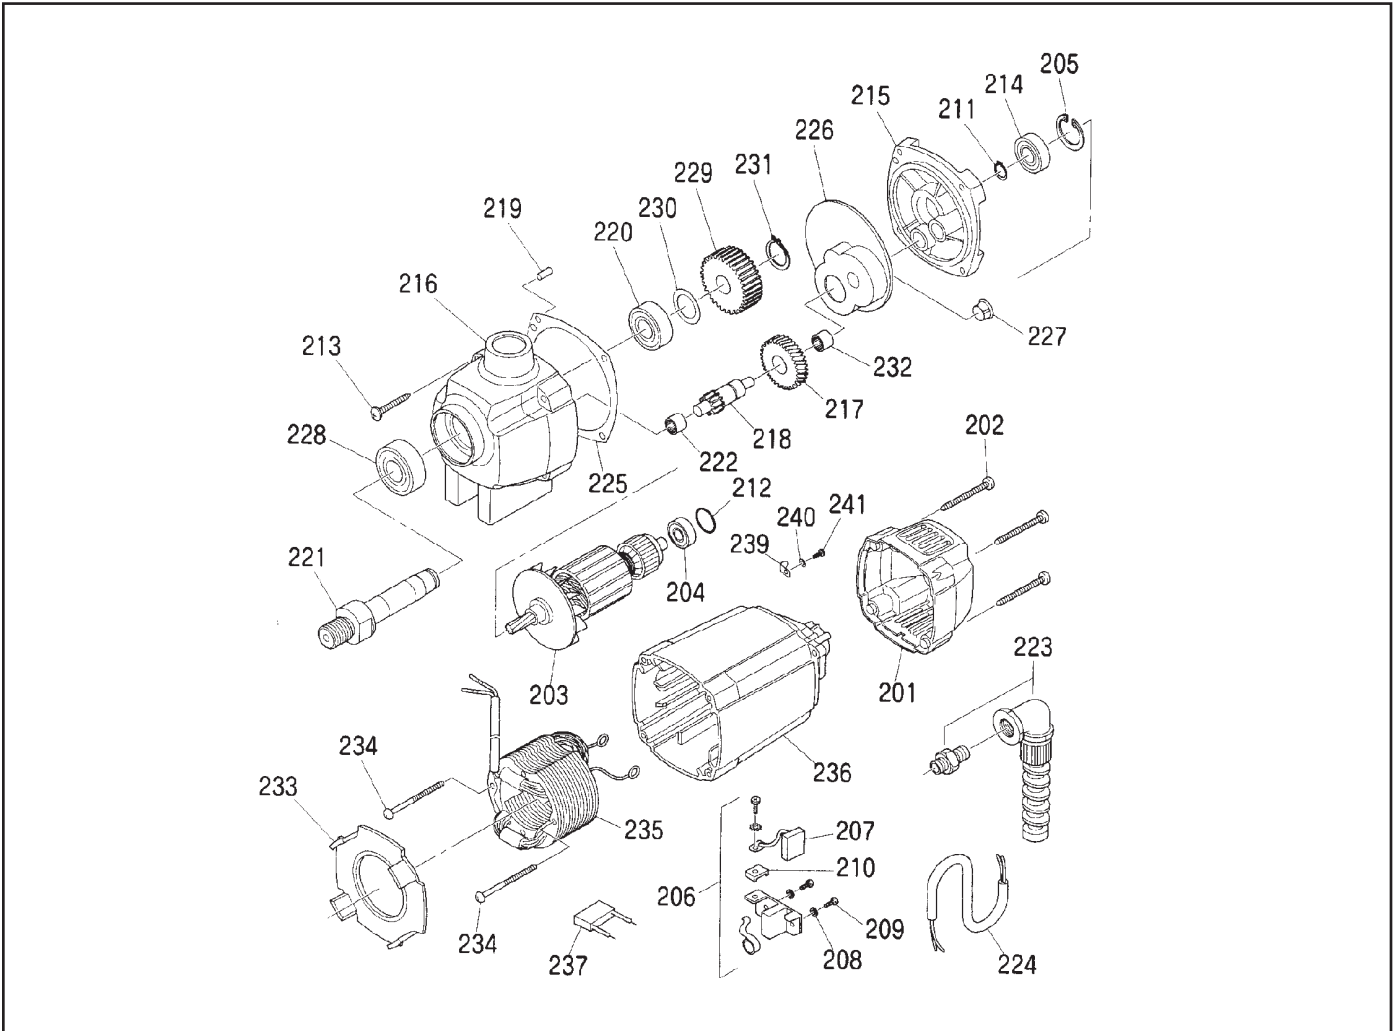

WA-3500 MOTOR ASSEMBLY AND PARTS LIST

The part numbers with () are included in the Ass'y parts written above them.

No.	Part No.	Part Name	Q'ty	Price
201	TQ06818	Cap for Drill Motor Housing	1	
202	TQ06819	Self Tapping Screw HC4.8 X45	4	
203	TB05194	Armature Ass'y 115V	1 set	
	TB05195	Armature Ass'y 220-230V	1 set	
204	TP00468	Ball Bearing 608Z	1	
205	TP01036	Retaining Ring C28	1	
206	TB05193	Brush Holder Ass'y (no brushes)	2 sets	
207	(TB05187)	Carbon Brush Ass'y (2 pcs/set)	1 set	
208	(TQ06820)	Spring Washer B4	2	
209	(TQ06828)	Screw ZM 4 X 12	2	
210	(TQ06838)	Contact Washer	1	
211	TP04595	Retaining Ring C10	1	
212	TQ06839	O-Ring 22 X 2.5	1	
213	TQ06840	Self Tapping Screw HC4.8 X 50	4	
214	TP00498	Ball Bearing 6001ZZ	1	
215	TQ06841	Bearing Bracket	1	
216	TQ06827	Gear Case	1	
217	TQ06821	Intermediate Gear 34Z	1	
218	TQ06822	Pinion Shaft 10Z	1	
219	TQ06842	Notched Pin 4 X 12	1	
220	TQ06829	Ball Bearing 6003LLU	1	

No.	Part No.	Part Name	Q'ty	Price
221	TQ06823	Spindle	1	
222	LQ02395	Needle Roller Bearing HK1010	1	
223	TQ06824	Cord Protector (Strain Relief)	1	
224	TQ06843	Connecting Cable (Motor Cord)	1	
225	TQ06844	Gear Case Seal	1	
226	TQ06825	Grease Chamber (Reservoir)	1	
227	TQ06845	Plug	1	
228	TQ06830	Ball Bearing 6203LLU	1	
229	TQ06826	Spindle Gear 43Z	1	
230	TQ06846	Fitting Washer 17 X 24 X 0.2	1	
231	TQ06847	External Retaining Ring C17	1	
232	TQ00754	Needle Roller Bearing HK0810	1	
233	TQ06848	Air Guiding Ring (Fan Shroud)	1	
234	TQ06849	Self Tapping Screw HC3.9 X 60	2	
235	TB05191	Field Ass'y 115V	1 set	
236	TQ06850	Motor Housing	1	
237	TQ06851	Condenser	1	
238	TQ06852	Insulated Tubing	1	
239	TQ06853	Mounting Clip	1	
240	TQ06854	Disk 3.2	1	
241	TQ06855	Self Tapping Screw HC2.9 X 9.5	1	