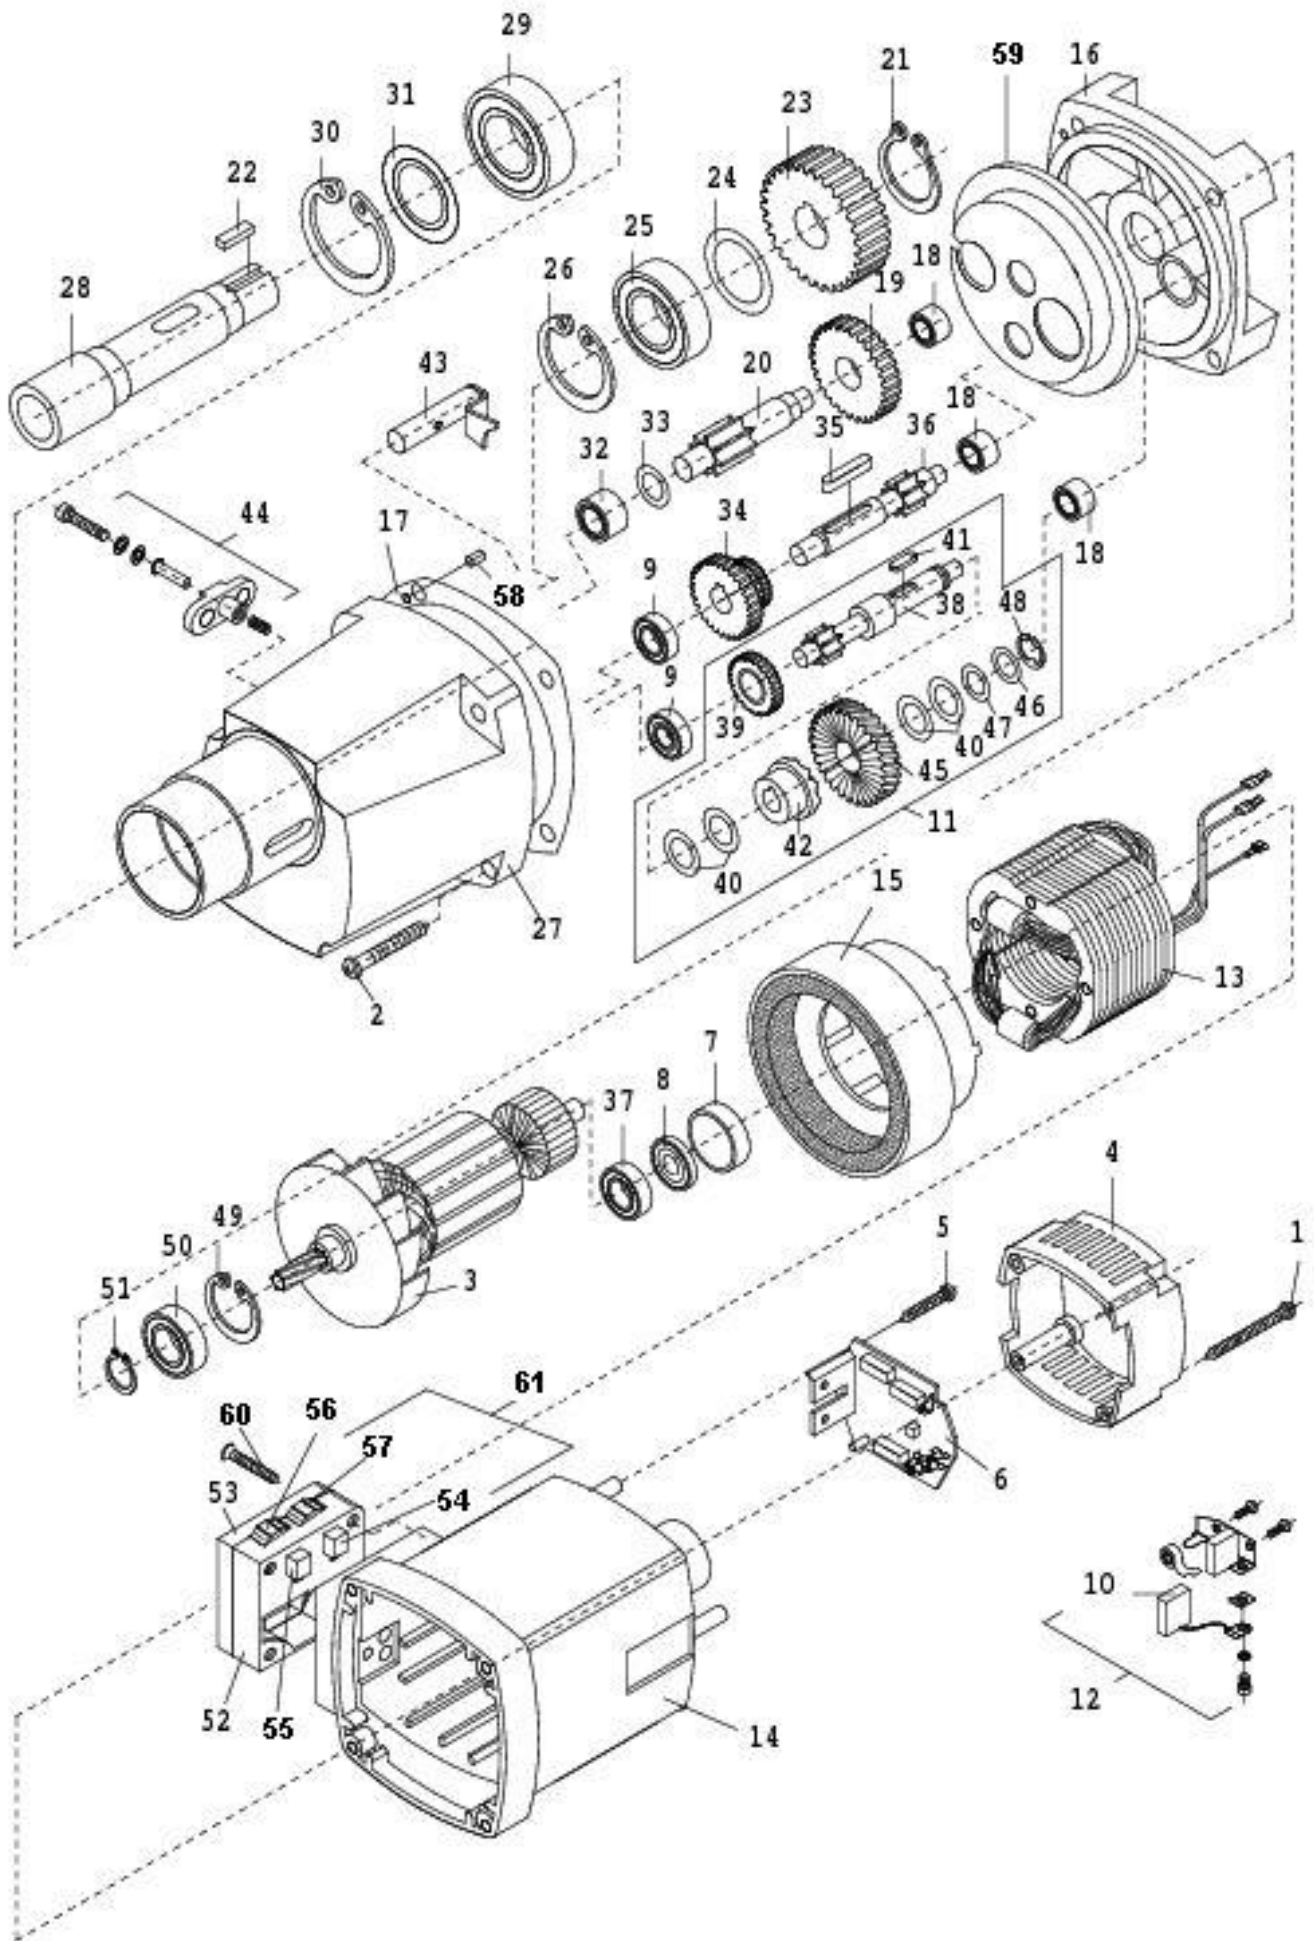

# FE 100 R/L

1800W 2-Gang

1	5010581 Screw 4,8x45
2	5010191 Screw 5,5x38
3	5011511 Armature 230V
3A	5011521 Armature 110V
4	5011531 Motor end cap
5	5010951 Screw 3,9x9,5
6	5011541 Speed control unit 230V
6a	5011551 Speed control unit 110V
7	5011561 Bearing cover
8	5011571 Ring magnet
9	5011011 Bearing 6000
10	5011581 Carbon brush
11	5011591 Clutch (complete)
12	5011601 Carbon brush holder (complete)
13	5011611 Field coil 230V
13A	5011621 Field coil 110V
14	5011631 Motor housing
15	5011091 Air guide
16	5011101 Gear box cover
17	5011641 Gear box seal
18	5010351 Needle bearing HK0810
19	5011131 Intermediate gear 2
20	5011141 Intermediate gear shaft 3
21	5011151 Circlip 24/1,2
22	5011161 Key B6x6x20
23	5011171 Spindle gear
24	5011181 Washer 25/35x0,1
25	5011191 Bearing 6005 2RS
26	5011201 Circlip 47/1,75
27	5011211 Gear casing
28	5011221 Spindle
29	5011231 Bearing 6006 2Z
30	5011241 Circlip 55/2
31	5011251 Washer
32	5011261 Needle bearing RNA 4900
33	5011271 Washer
34	5011281 Cluster gear
35	5010501 Key A5x5x28
36	5011291 Intermediate gear shaft 2
37	5011301 Bearing 6000 2Z
38	5011311 Intermediate gear shaft 1
39	5011321 Intermediate gear 1
40	5011331 Spring 28/12,2x1
41	5011341 Key A5x5x10
42	5011351 Coupling gear 1
43	5011361 Coupling pin (complete)
44	5010521 Gear switch (complete)
45	5011651 Coupling gear 2
46	5011381 Pressure washers