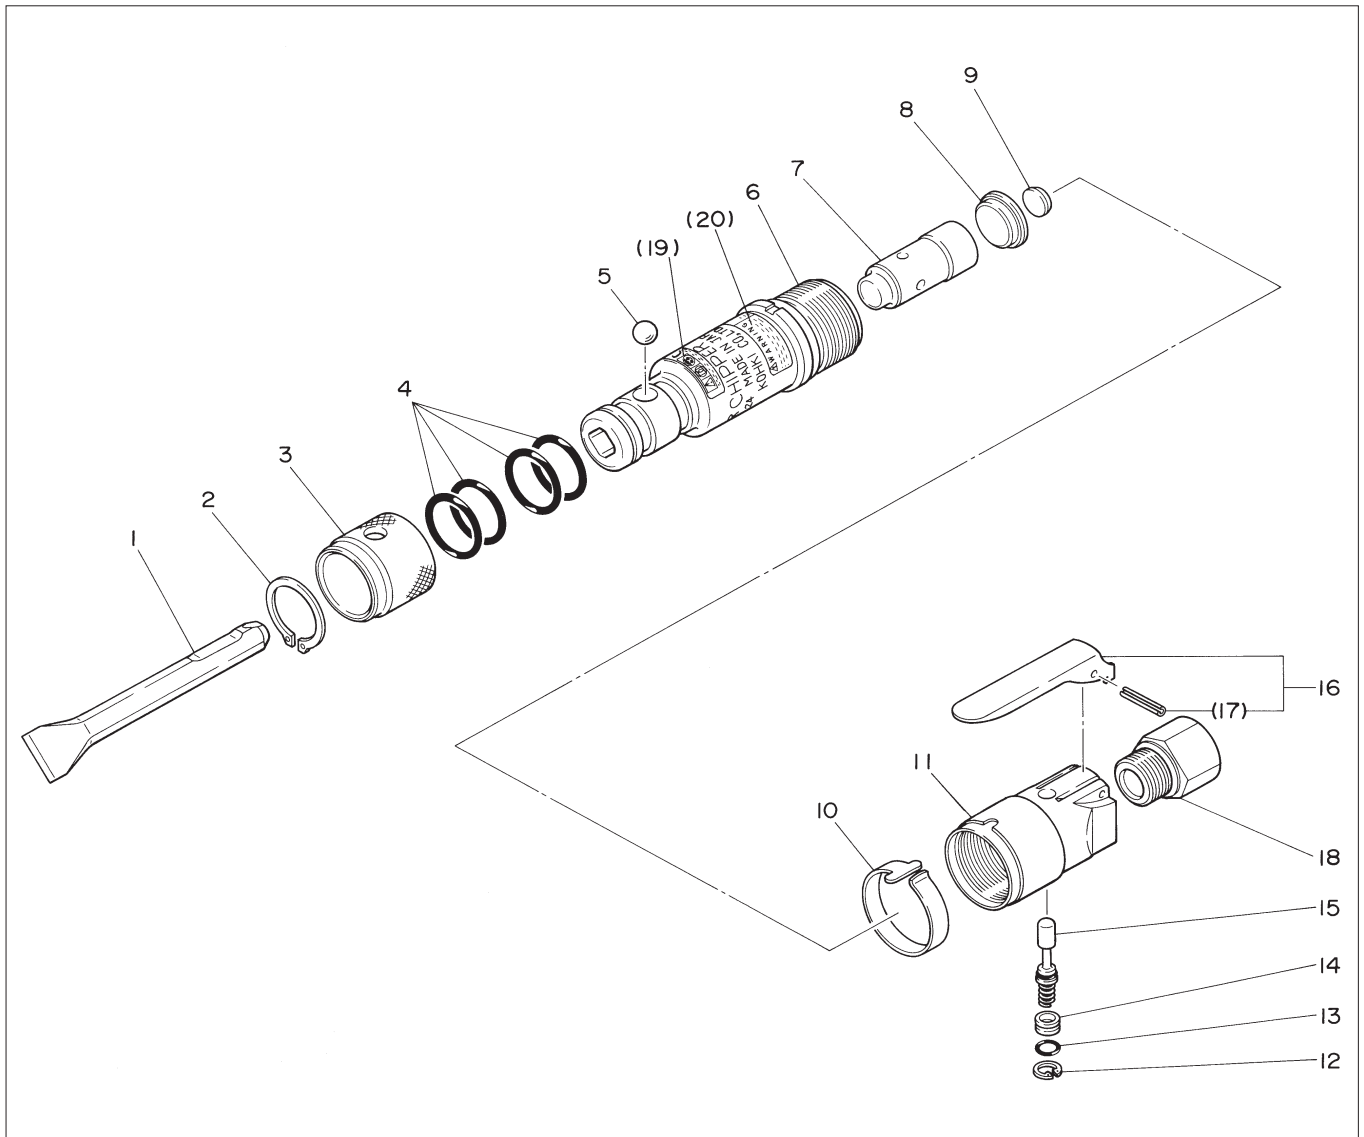

AIR CHIPPER CH-24 ASSEMBLY AND PARTS LIST

The parts numbers with () are included in the Ass'y parts written above them.

No.	Part No.	Part Name	Q'ty	Price
1	TP15166	Curved Flat Chisel 25 X 155	1	
2	TP15175	Retaining Ring C-30	1	
3	TP15167	Stop Ring	1	
4	TP11986	O-Ring KS-19	4	
5	CP05002	Ball 7/16	1	
6	TP15165	Cylinder	1	
19	(TQ02207)	Label CE-Mark	1	
20	(TQ02412)	Warning Label	1	
7	TP02242	Piston	1	
8	TP15168	End Plate	1	
9	TA99382	Rear Cushion Ass'y	1 set	
10	TP15170	Lock Band	1	
11	TP15171	Valve Body	1	

No.	Part No.	Part Name	Q'ty	Price
12	TP03695	Retaining Ring	1	
13	TP14604	O-Ring S-10	1	
14	TP14601	Spring Seat	1	
15	TA98983	Throttle Valve Ass'y	1 set	
16	TP00328	Throttle Lever	1	
17	(TP00327)	Spring Pin 3 X 25	1	
18	TQ02349	Reducer M16 X PT 3/8	1	

ACCESSORIES

	TQ02350	Bushing PT3/8 X NPT3/8	1	
	TQ03262	Hose Nipple PT3/8 X 3/8	1	
	TQ03450	Instruction Manual	1	