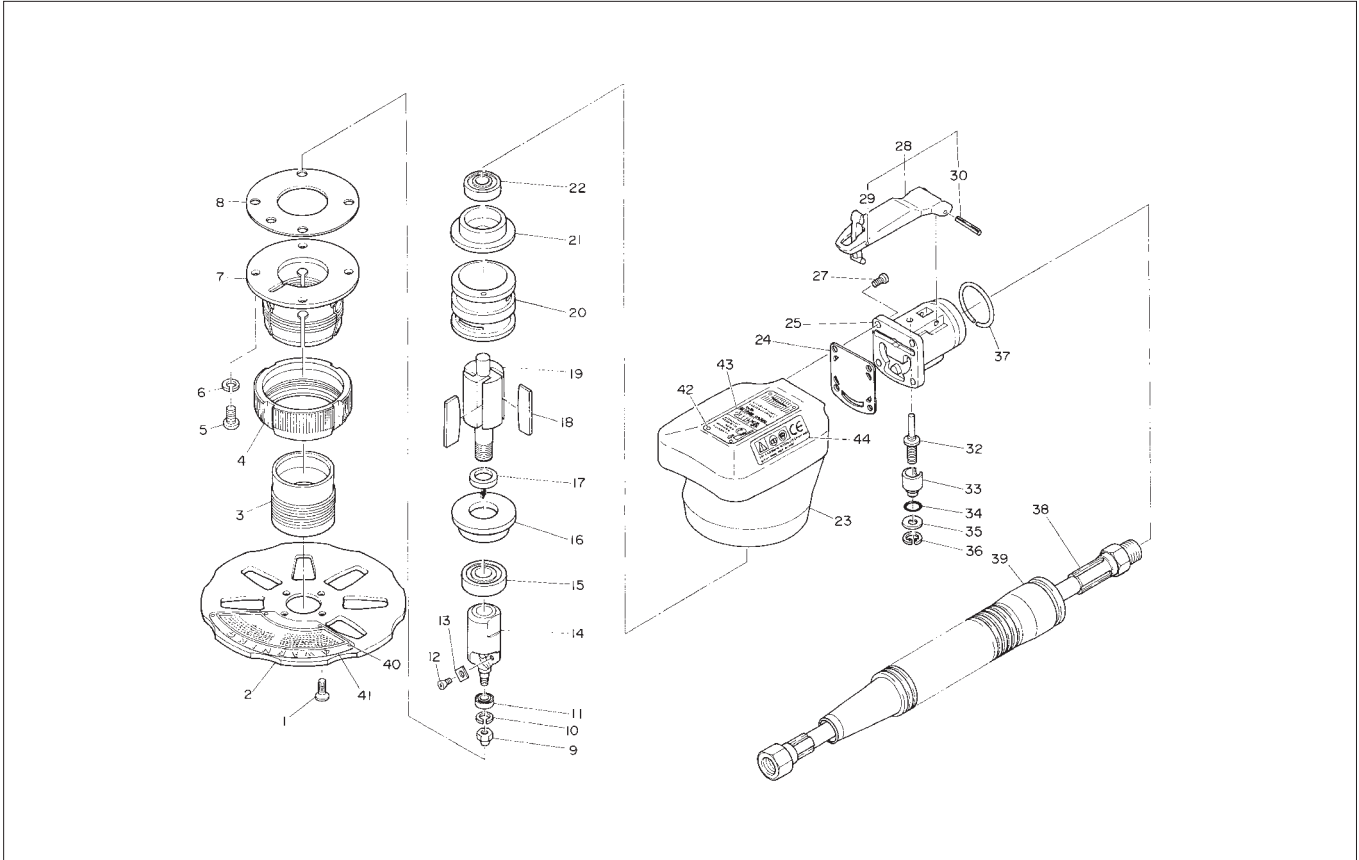

CIRCUIT BEVELER CB-02 ASSEMBLY AND PARTS LIST

The part numbers with () are included in the Ass'y parts written above them.

No.	Part No.	Part Name	Q'ty	Price
1	TP00112	Cross recessed countersink Head Screw 4 X 10	4	
2	TB00668	Disk sub Ass'y	1 set	
40	(TP17131)	Drive Screw 2 X 3.2	4	
41	(TQ00851)	Warning Plate	1	
3	TQ00629	Adjuster	1	
4	TQ00632	Lock Ring	1	
5	TP00511	Cross recessed Pan Head Screw 5 X 15	4	
6	TP00513	Spring Washer M5	4	
7	TQ00631	Housing Connector	1	
8	TQ00633	Packing	1	
9	TQ00627	Hex. Cap Nut M4	1	
10	TP04234	Spring Washer M4	1	
11	TQ00625	Ball Bearing L1150ZZ	1	
12	TQ00626	Tip Setting Screw	1	
13	TP16967	Tip 9.525 sq.	1	
14	TQ00624	Cutter spindle	1	
15	TP01913	Ball Bearing 6000ZZ	1	
16	TP01911	End Plate B	1	
17	TP01912	Distance collar	1	
18	TA9A212	Blade Ass'y (4 pcs.)	1 set	
19	TQ00623	Rotor	1	
20	TP10000	Cylinder	1	
21	TP01907	End Plate A	1	
22	TP00468	Ball Bearing 608ZZ	1	
23	TB01269	Housing Ass'y	1 set	
42	(TQ00658)	Drive Screw 1.85 X 3.2	4	

No.	Part No.	Part Name	Q'ty	Price
43	(TQ02321)	Name Plate CB-02 Exp.	1	
44	(TQ02207)	Warning Label CE Mark	1	
24	TP16050	Packing A	1	
25	TP16047	Value Body	1	
27	TP02638	Cross recessed Pan Head Screw 4 X 12	4	
28	TB01152	Throttle Lever Ass'y	1 set	
29	(TP05498)	Spring Pin 2 X16	1	
30	(TP00460)	Spring Pin 3 X 22	1	
32	TA93070	Valve Stem Ass'y	1 set	
33	TP06325	Adjust Valve	1	
34	TP11997	O-Ring KS-7	1	
35	TP06326	Spacer 6 X 12 X 1.2	1	
36	TP03695	Retaining Ring C-12	1	
37	TP09153	Stop ring 0-27 X 2.6	1	
38	TA96867	Air Hose Sub Ass'y A 1/4	1 set	
39	TQ01664	Exhaust Hose	1	

ACCESSORIES

	TP02236	Bushing PT1/4 X NPT1/4	1	
	TA9A639	Tip 9.525 sq.	1	
	TP16980	Spanner T-9F	1	
	TQ00636	Hook Spanner 58-62	1	
	TQ00637	Protective cap	1	
	TQ00638	Gauge	1	
	TQ00852	Instruction Manual	1	