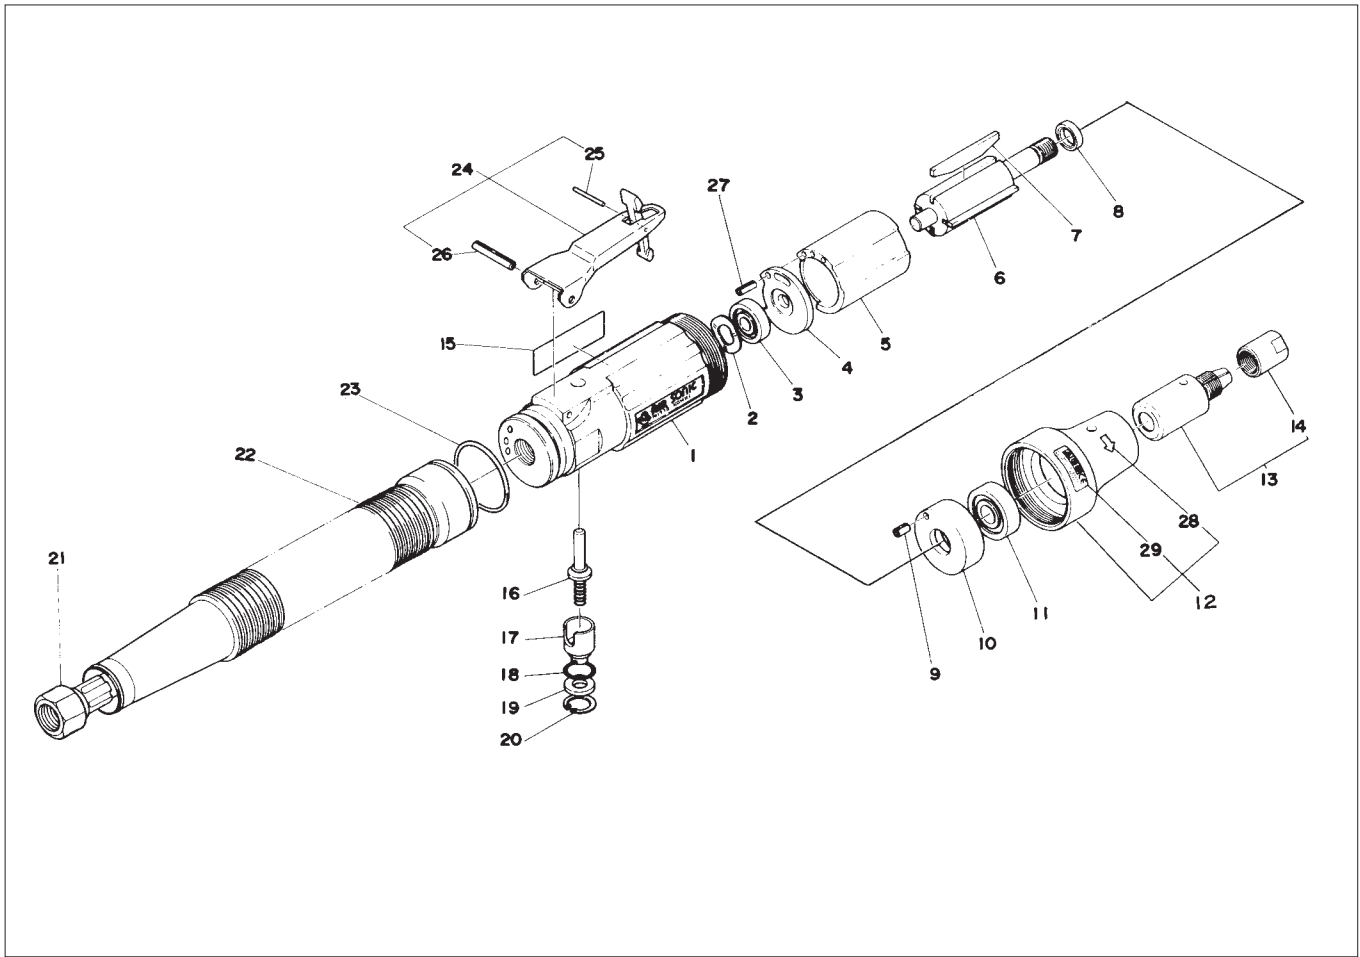

AIR SONIC L-25B ASSEMBLY AND PARTS LIST

The part numbers with () are included in the Ass'y parts written above them.

No.	Part No.	Part Name	Q'ty	Price
1	TB01475	Housing Sub Ass'y	1 set	
15	(TQ02058)	Label Warning	1	
2	TP06117	Waved Spring Washer 12 X 16 X 0.3	1	
3	TP03933	Ball Bearing 606ZZ	1	
4	TP06119	End Plate A	1	
5	TP06121	Cylinder	1	
6	TP06321	Rotor	1	
7	TA9A287	Blade Ass'y (4 pcs.)	1 set	
8	TP06322	Spacer 8 X 11 X 3	1	
9	TP00496	Spring Pin 2.5 X 6	1	
10	TP14931	End Plate B	1	
11	TP00468	Ball Bearing 608ZZ	1	
12	TB01630	Lock Ring Ass'y	1 set	
28	(TP12437)	Label Rotating Direction	1	
29	(TQ02207)	Label Warning CE Mark	1	
13	TA96328	Chuck Ass'y	1 set	
	TA96329	Chuck Ass'y (inch)	1 set	
14	(TP10742)	Chuck Nut	1	
16	TA93070	Throttle Valve Ass'y	1 set	
17	TP06325	Adjust Valve	1	
18	TP11997	O-Ring KS-7	1	
19	TP06326	Spacer 6 X 12 X 1.2	1	

No.	Part No.	Part Name	Q'ty	Price
20	TP03695	Retaining Ring C-12	1	
21	TA96867	Air Hose Sub Ass'y A 1/4	1 set	
22	TQ01664	Exhaust Hose	1	
23	TP09153	Stop Ring	1	
24	TB01152	Throttle Lever Ass'y	1 set	
25	(TP05498)	Spring Pin 2 X 16	1	
26	(TP00460)	Spring Pin 3 X 22	1	
27	TP12435	Spring Pin 2.5 X 10	1	

ACCESSORIES

	TP00475	Single Ended Spanner 14	1	
	TP00477	Mounted Wheel No.2	1	
	TP00478	Mounted Wheel No.3	1	
	TP03840	Chunk Pin	1	
	TQ04067	Instruction Manual	1	
	TQ04068	Instruction Manual (USA)	1	
	TP02236	Bushing PT1/4 X NPT1/4	1	
	TP02804	1/4 X 1/8 Collet Insert	1	
	TP02805	1/4 X 3/16 Collet Insert	1	